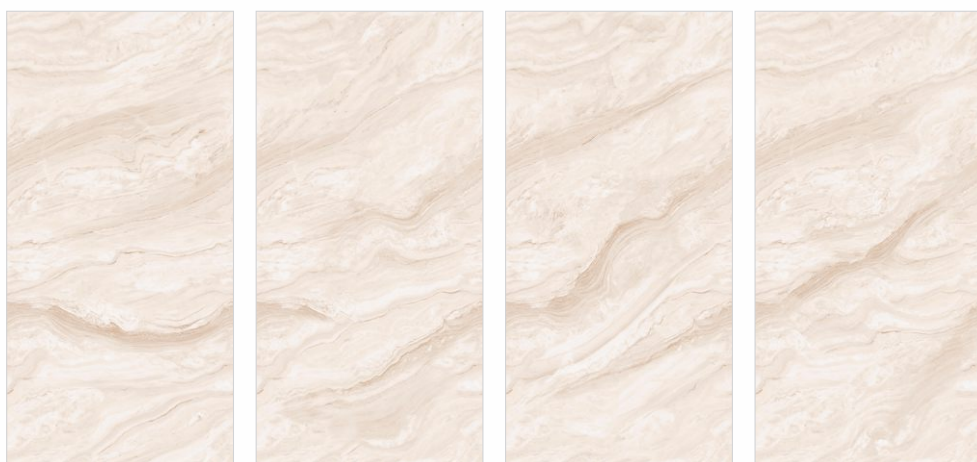

MAGICO BEIGE

GLOSSY FINISH
SEAMLESS COLLECTION

80 x 160 cm