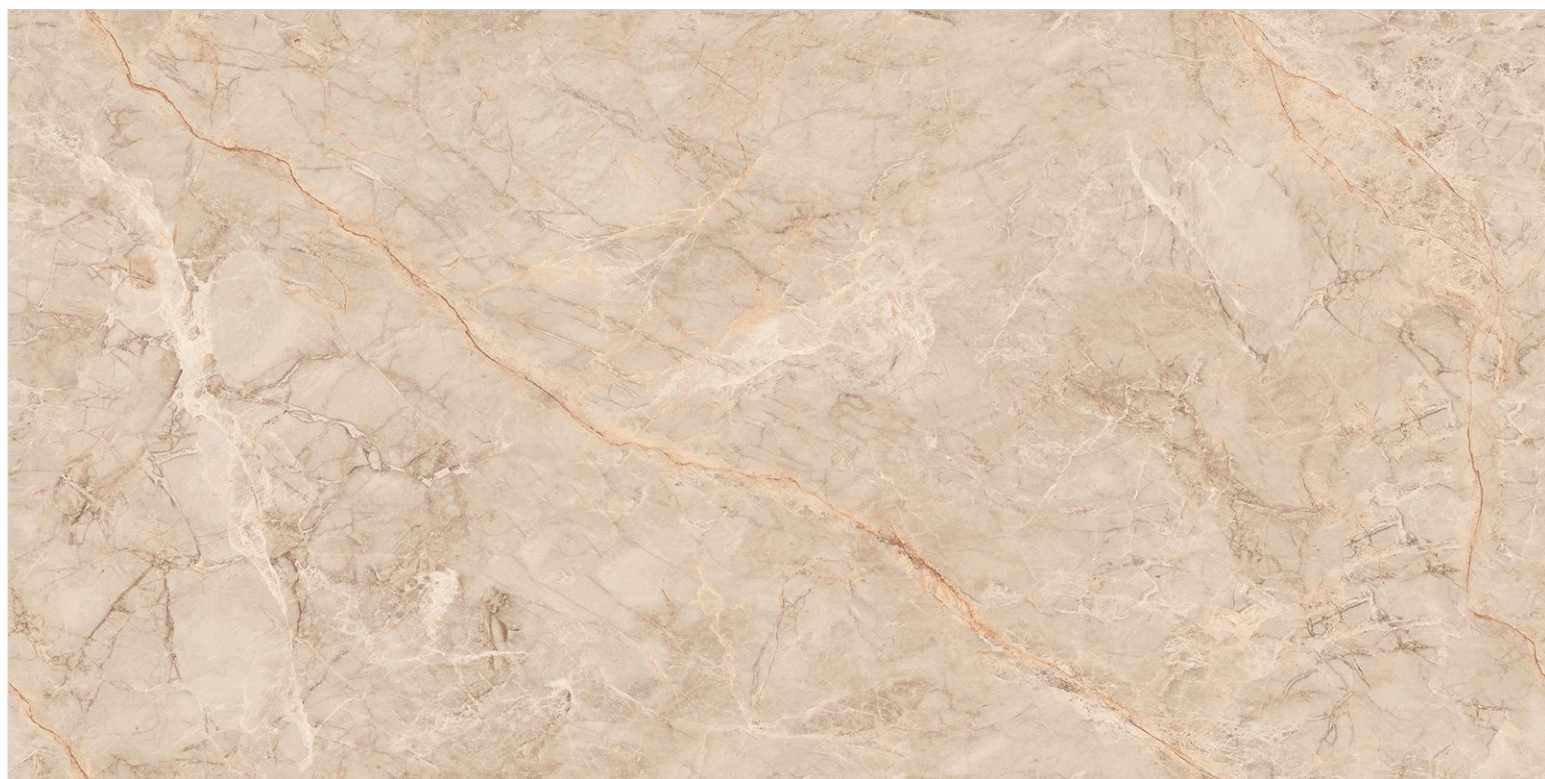

GLOSSY FINISH
SEAMLESS COLLECTION

80 x 160 cm

4 RANDOM
FACE

SILVER ROOT BEIGE

GLOSSY FINISH
SEAMLESS COLLECTION

80 x 160 cm

4 RANDOM
FACE

SPIDER BIANCO