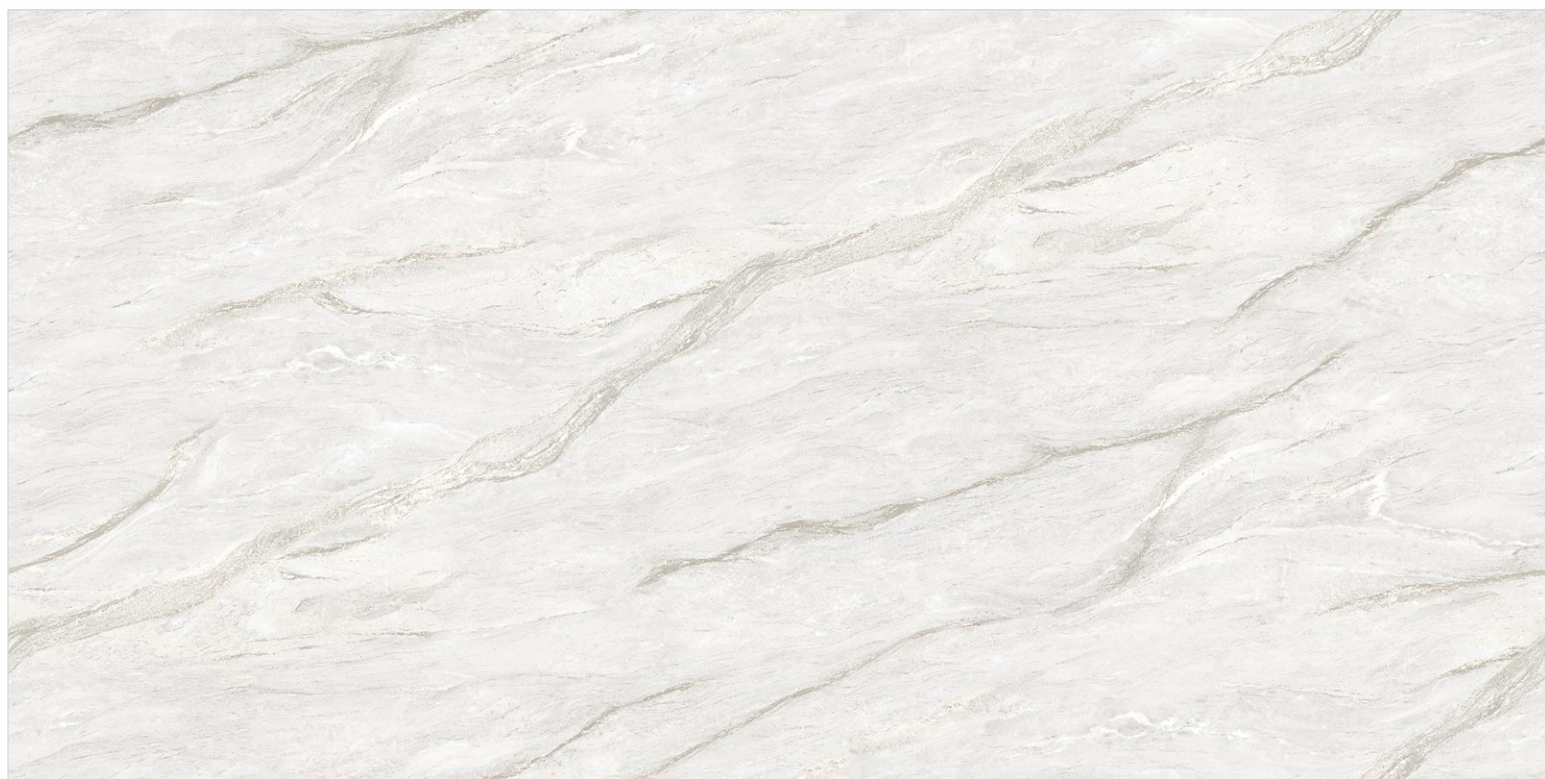

PLATINUM BIANCO

GLOSSY FINISH
SEAMLESS COLLECTION

80 x 160 cm