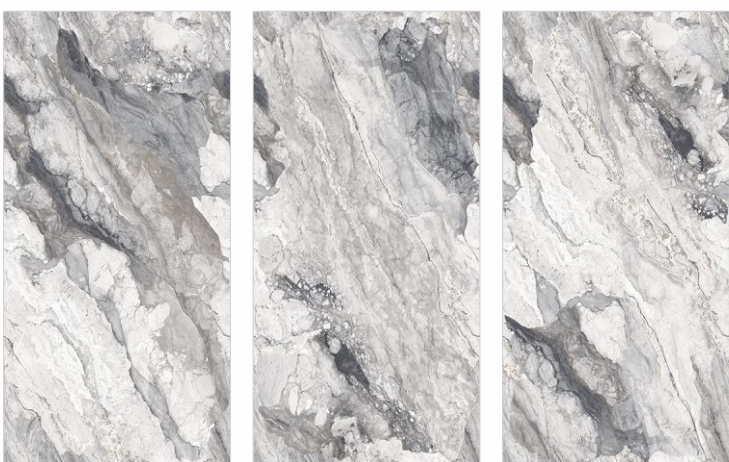

GLOSSY FINISH
SEAMLESS COLLECTION

80 x 160 cm

4 RANDOM
FACE

NAIROBI BLUE

GLOSSY FINISH
SEAMLESS COLLECTION

80 x 160 cm

3 RANDOM
FACE

NUVO ONYX GREY