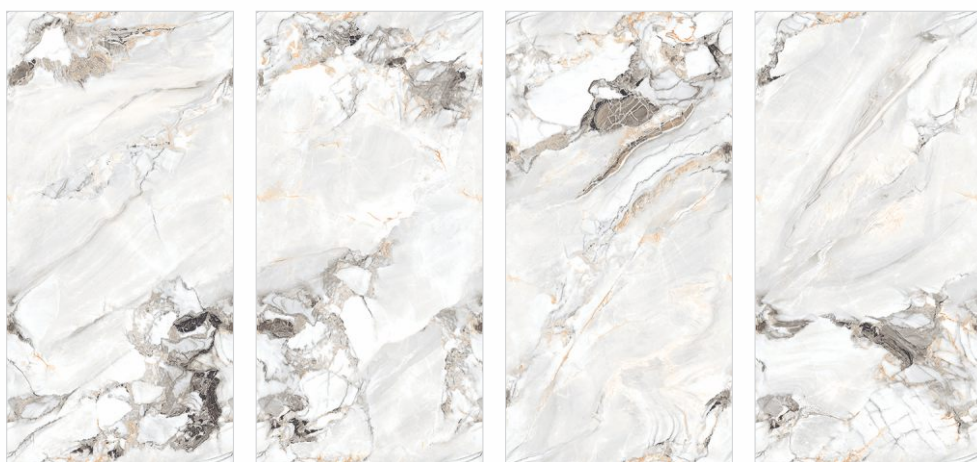

SEAMLESS COLLECTION

GLOSSY BOOK. 22

80x160cm

CARRARA SNOW

GLOSSY FINISH
SEAMLESS COLLECTION

80 x 160 cm

4 RANDOM
FACE

LIZARD BEIGE