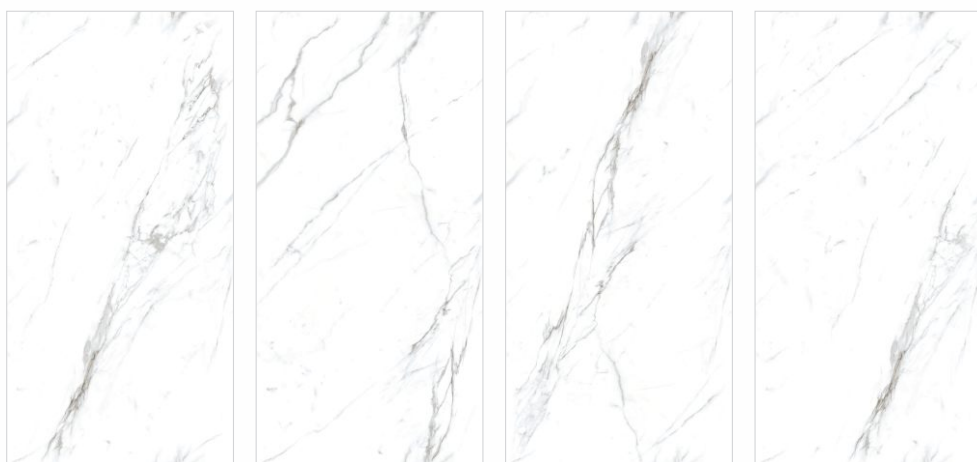

GLOSSY FINISH
SEAMLESS COLLECTION

80 x 160 cm

4 RANDOM
FACE

STATURIO LEXO

GLOSSY FINISH
SEAMLESS COLLECTION

80 x 160 cm

4 RANDOM
FACE

VOLAKAS SATVARIO