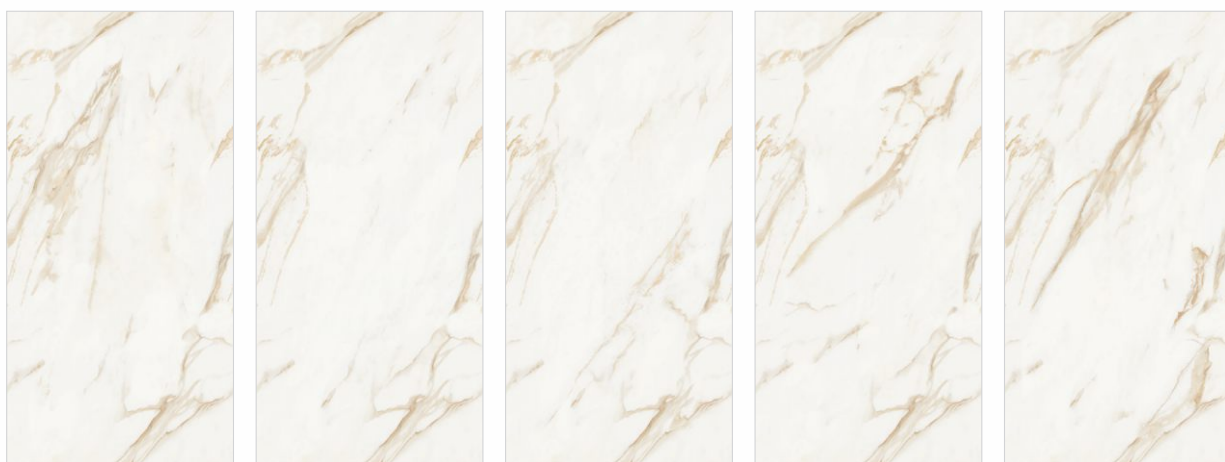

GLOSSY FINISH
SEAMLESS COLLECTION

80 x 160 cm

3 RANDOM
FACE

MARCUS

GLOSSY FINISH
SEAMLESS COLLECTION

80 x 160 cm

7 RANDOM
FACE

MAGICO BEIGE