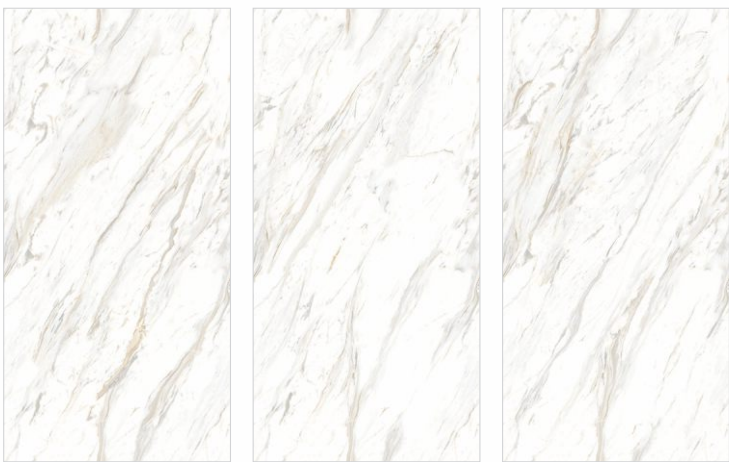

VOLAKAS SATVARIO

GLOSSY FINISH
SEAMLESS COLLECTION

80 x 160 cm