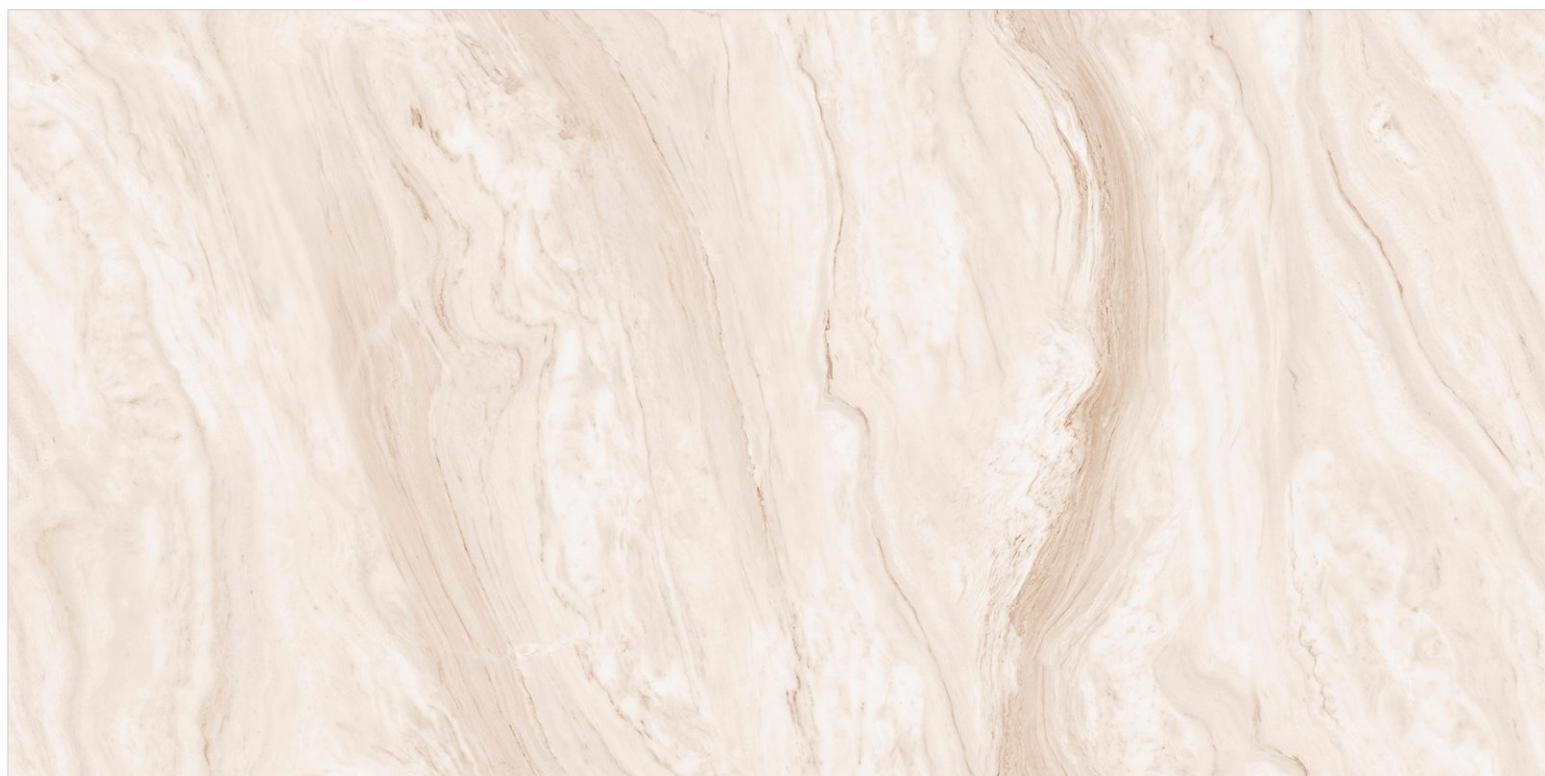

MAGICO BEIGE

GLOSSY FINISH
SEAMLESS COLLECTION

80 x 160 cm