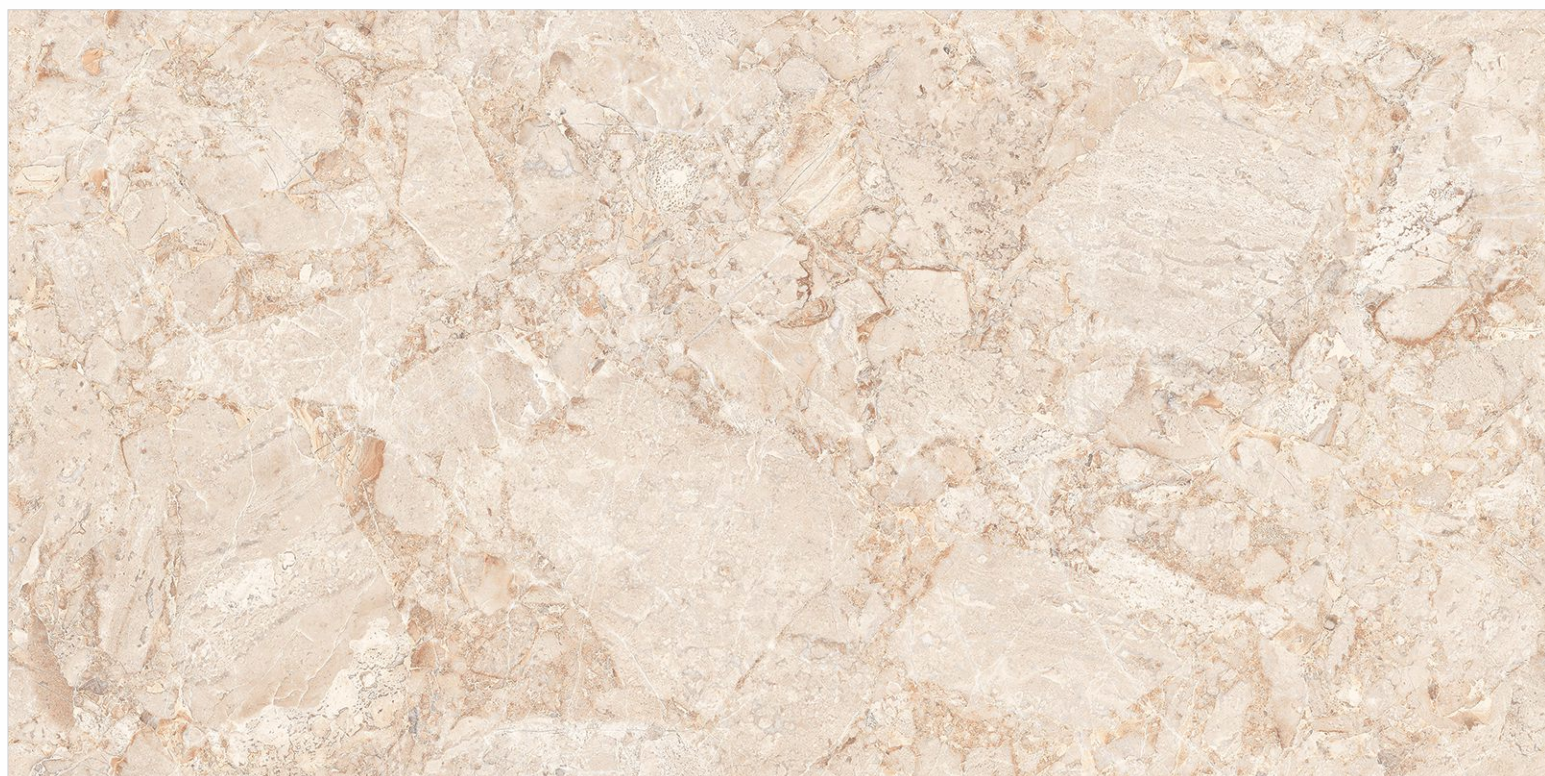

LIZARD BEIGE

GLOSSY FINISH
SEAMLESS COLLECTION

80 x 160 cm