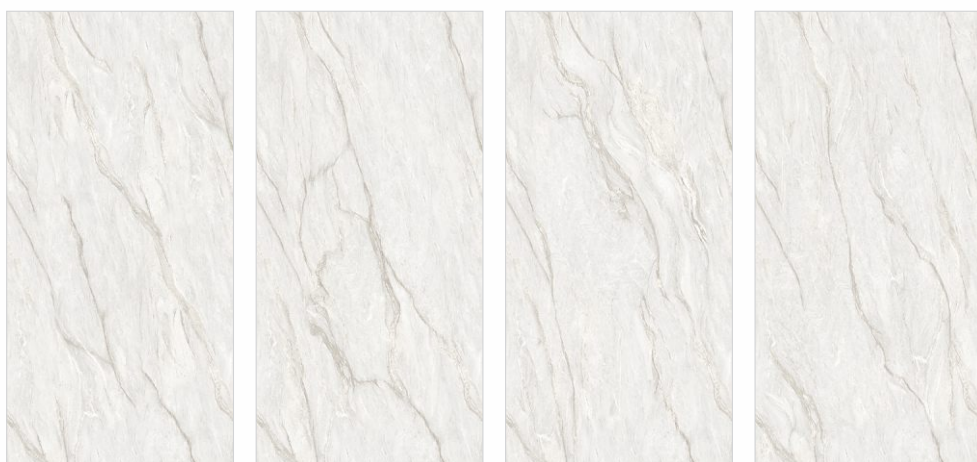

PLATINUM BIANCO

GLOSSY FINISH
SEAMLESS COLLECTION

80 x 160 cm