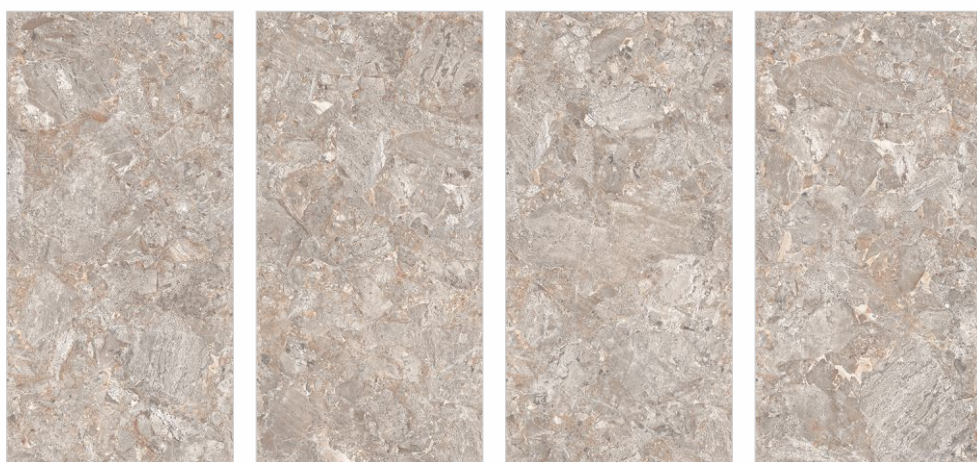

GLOSSY FINISH
SEAMLESS COLLECTION

80 x 160 cm

4 RANDOM
FACE

LIZARD NATURAL

GLOSSY FINISH
SEAMLESS COLLECTION

80 x 160 cm

4 RANDOM
FACE

LIME STONE