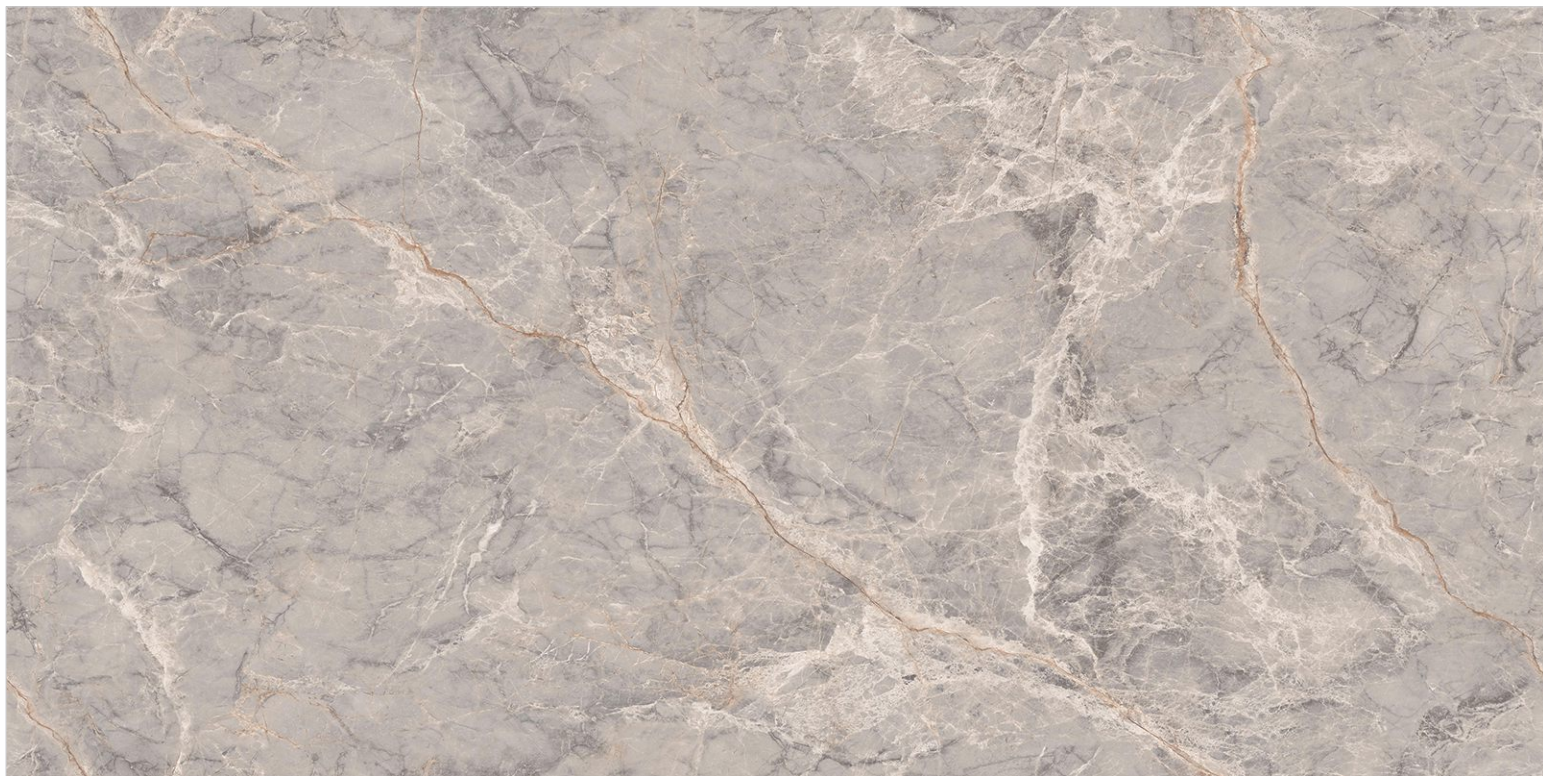

SILVER ROOT GREY

GLOSSY FINISH
SEAMLESS COLLECTION

80 x 160 cm