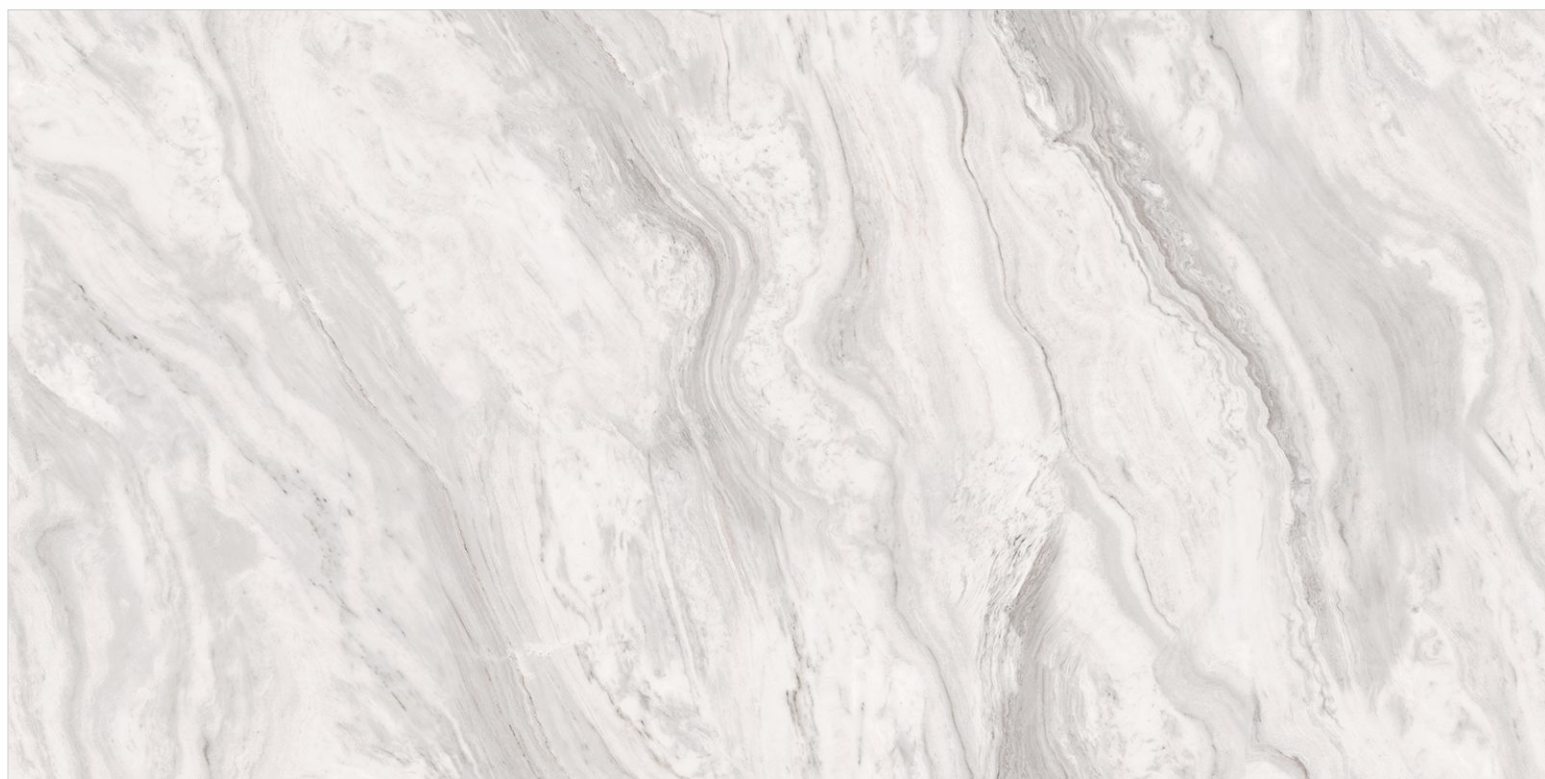

GLOSSY FINISH
SEAMLESS COLLECTION

80 x 160 cm

4 RANDOM
FACE

MAGICO BIANCO

GLOSSY FINISH
SEAMLESS COLLECTION

80 x 160 cm

4 RANDOM
FACE

MODERNA GOLD