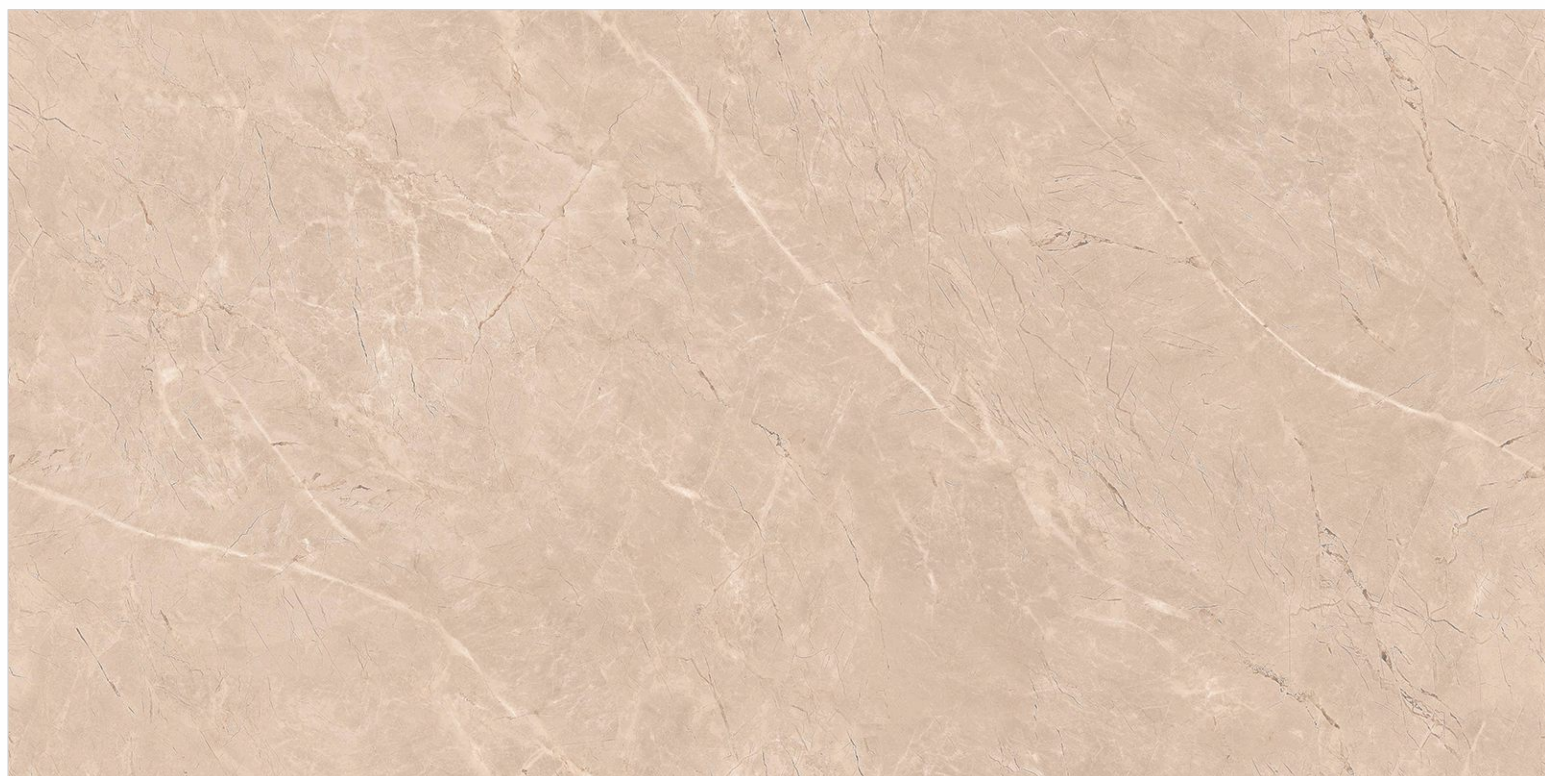

GLOSSY FINISH
SEAMLESS COLLECTION

80 x 160 cm

3 RANDOM
FACE

ORMANICA BROWN

GLOSSY FINISH
SEAMLESS COLLECTION

80 x 160 cm

4 RANDOM
FACE

ORMANICA CREMA