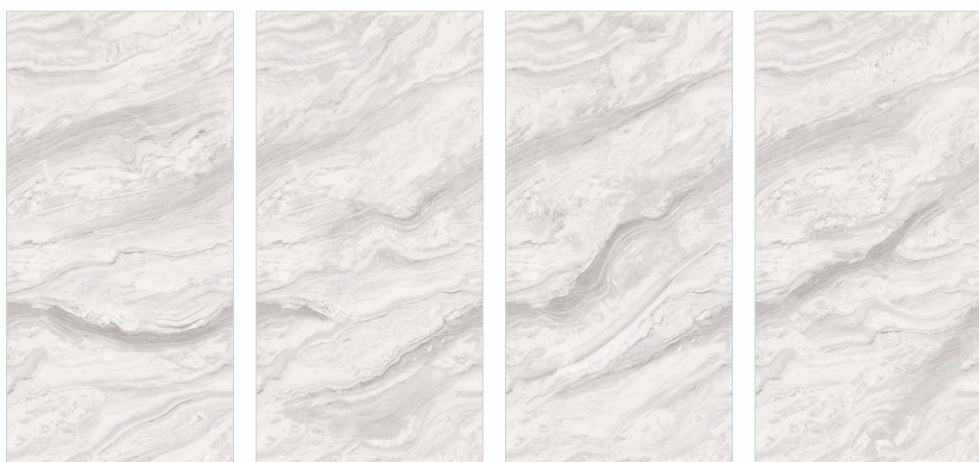

GLOSSY FINISH
SEAMLESS COLLECTION

80 x 160 cm

4 RANDOM
FACE

MAGICO BIANCO

GLOSSY FINISH
SEAMLESS COLLECTION

80 x 160 cm

4 RANDOM
FACE

MODERNA GOLD