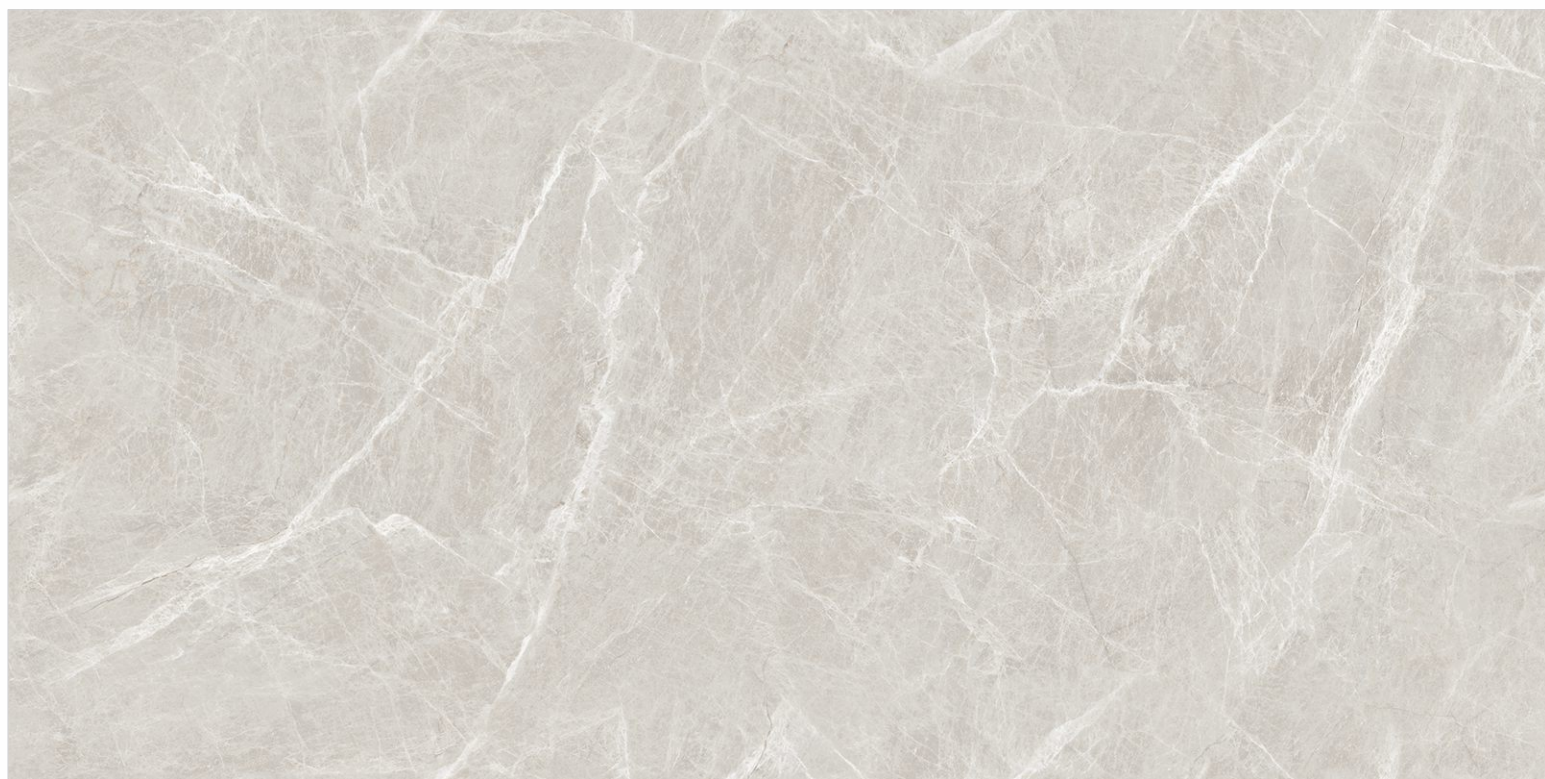

PONCA GREY

GLOSSY FINISH
SEAMLESS COLLECTION

80 x 160 cm