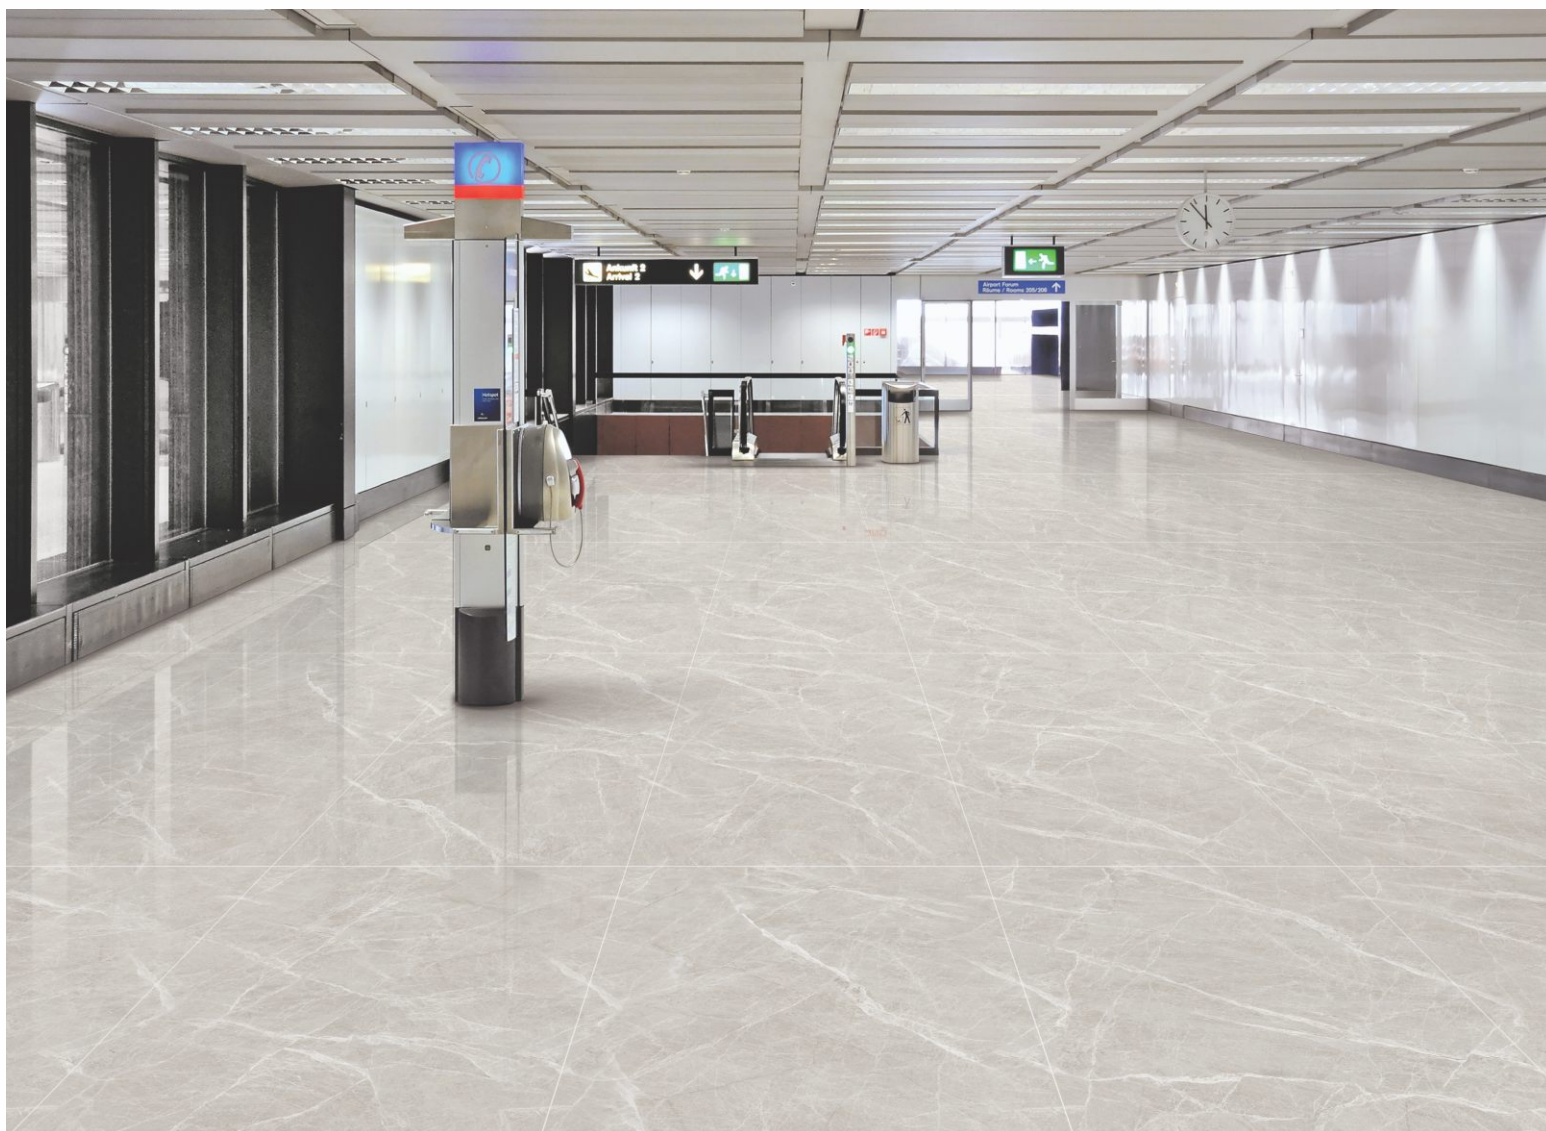

4 RANDOM
FACE