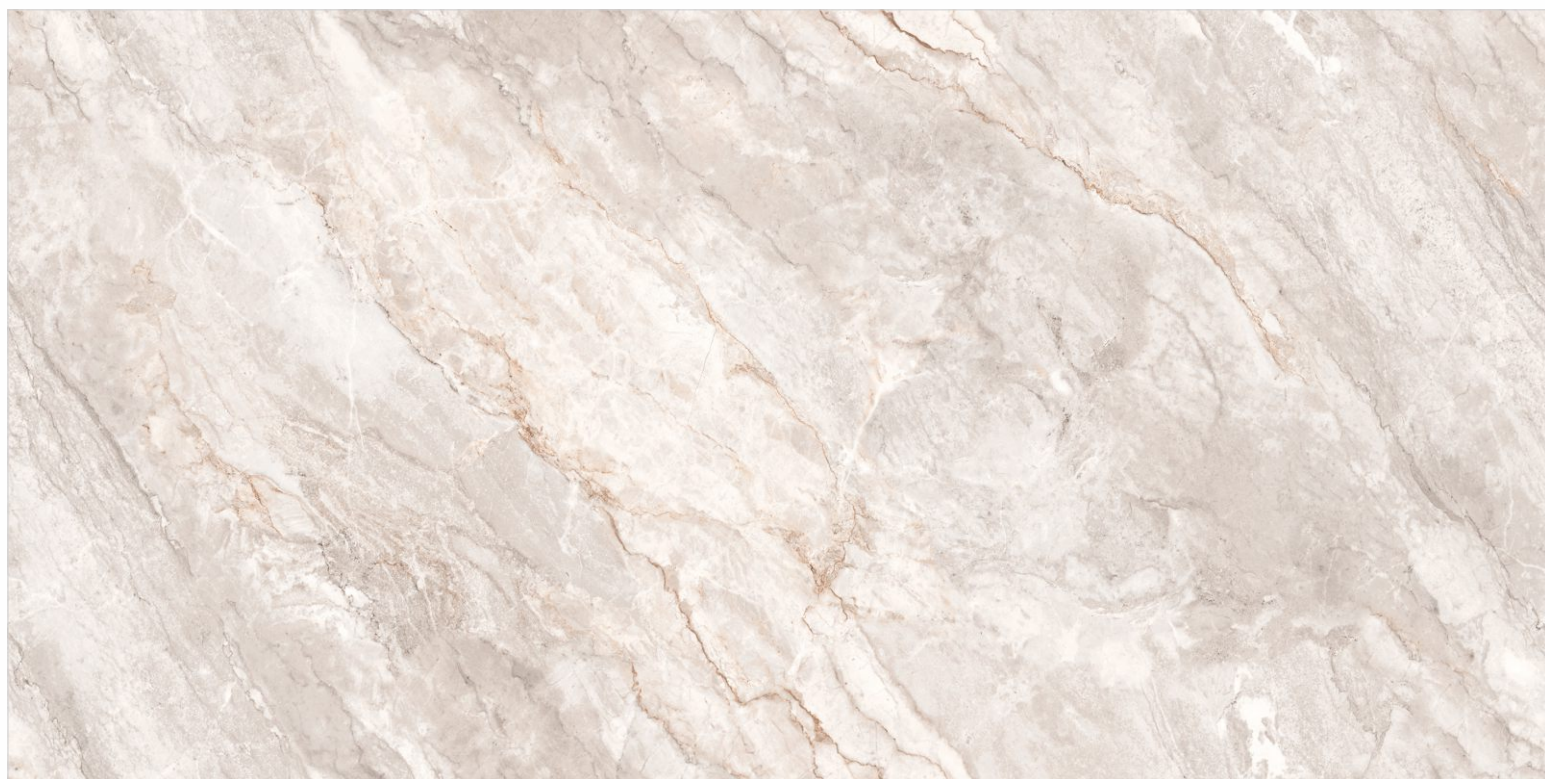

GLOSSY FINISH
SEAMLESS COLLECTION

80 x 160 cm

4 RANDOM
FACE

PORTOBELLO NATURAL

GLOSSY FINISH
SEAMLESS COLLECTION

80 x 160 cm

4 RANDOM
FACE

SILVER ROOT GREY