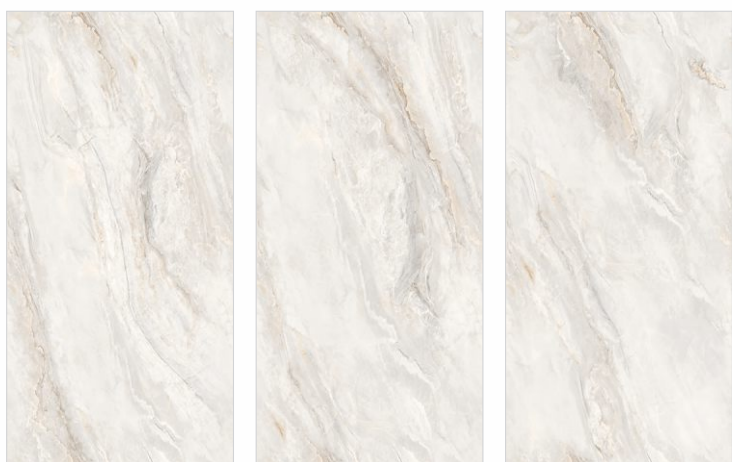

NUVO ONYX GREY

GLOSSY FINISH
SEAMLESS COLLECTION

80 x 160 cm