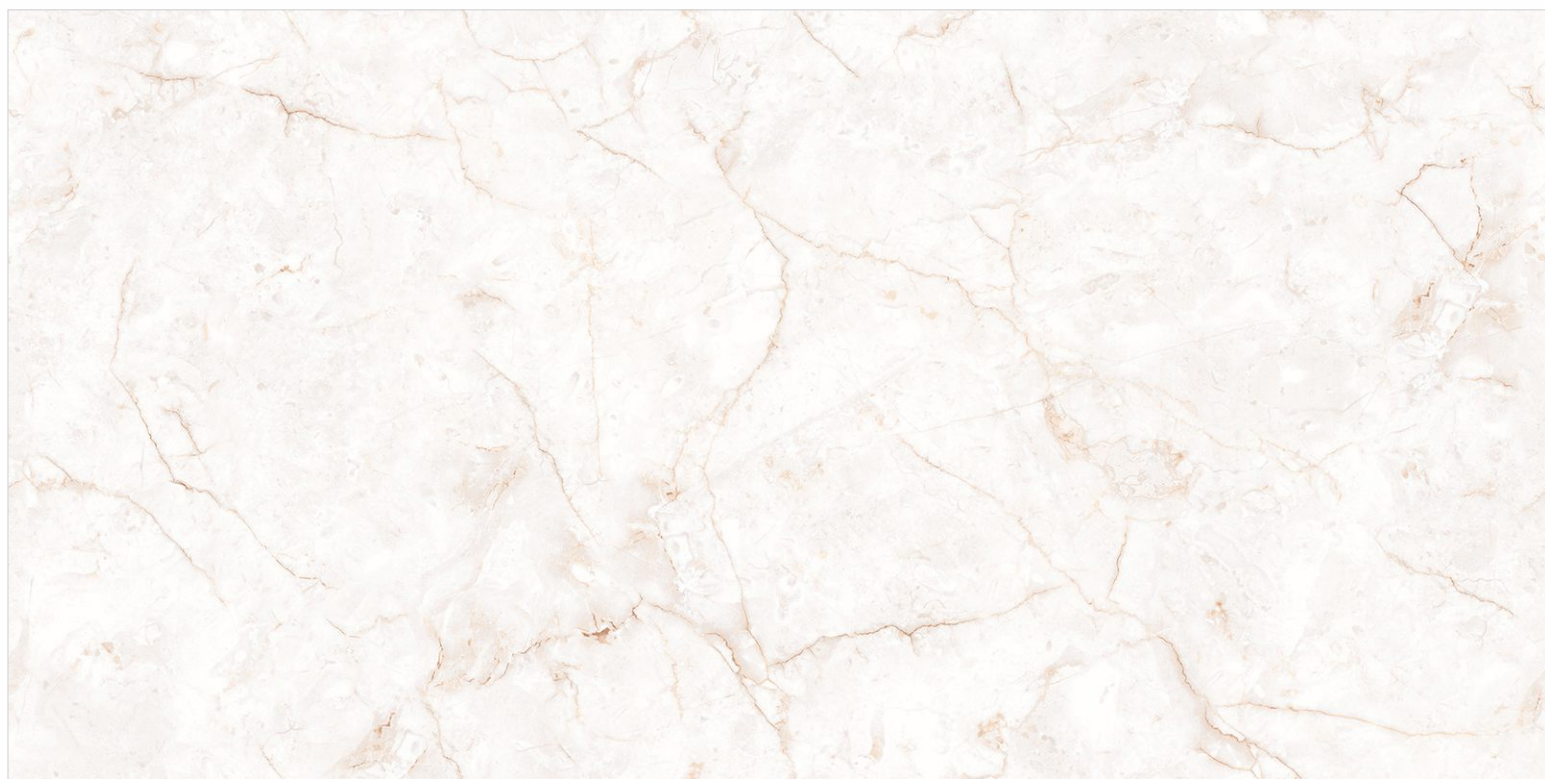

MODERNA GOLD

GLOSSY FINISH
SEAMLESS COLLECTION

80 x 160 cm