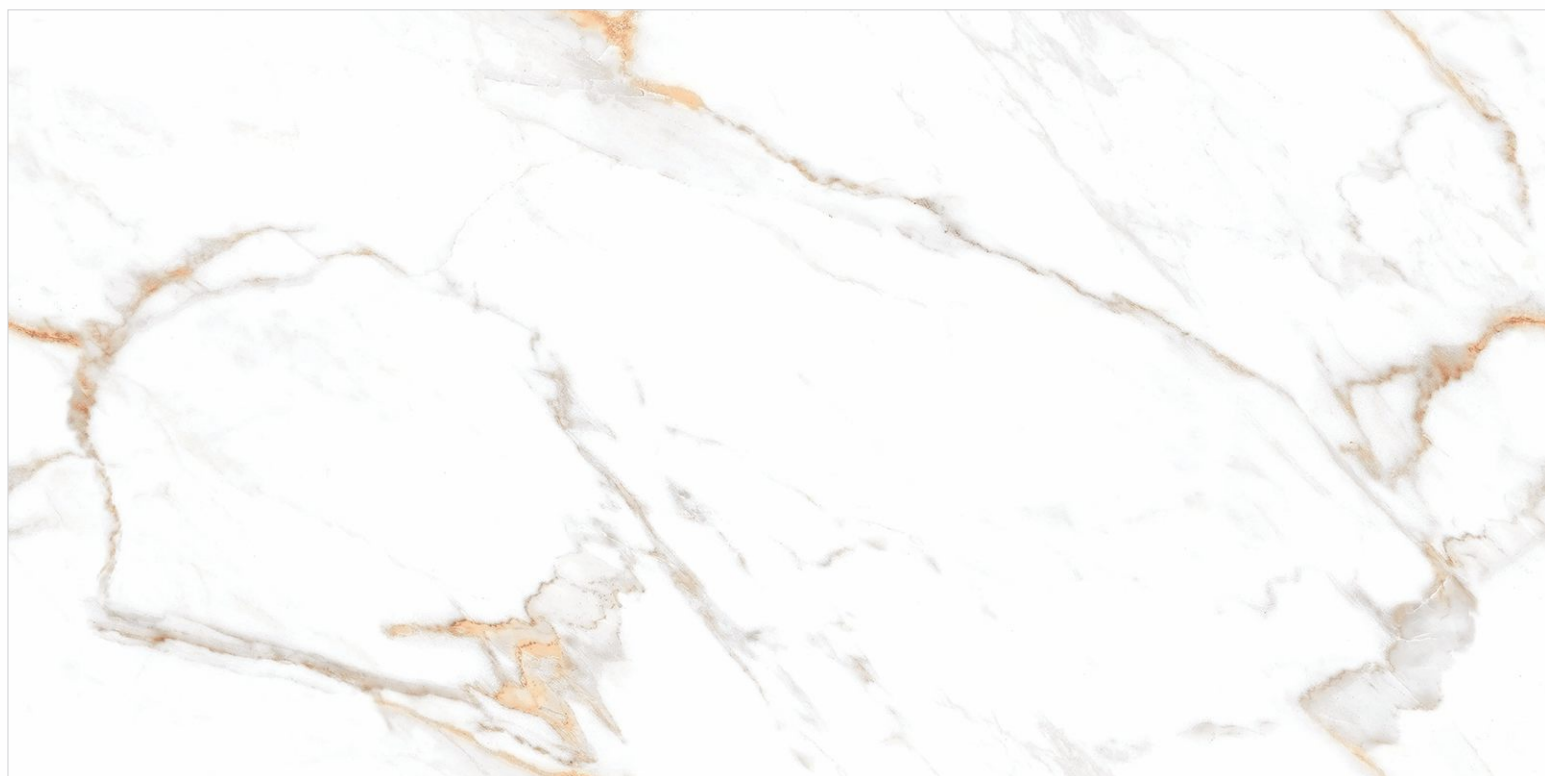

GLOSSY FINISH
SEAMLESS COLLECTION

80 x 160 cm

4 RANDOM
FACE

PASTEL BROWN

GLOSSY FINISH
SEAMLESS COLLECTION

80 x 160 cm

4 RANDOM
FACE

PLATINUM BIANCO