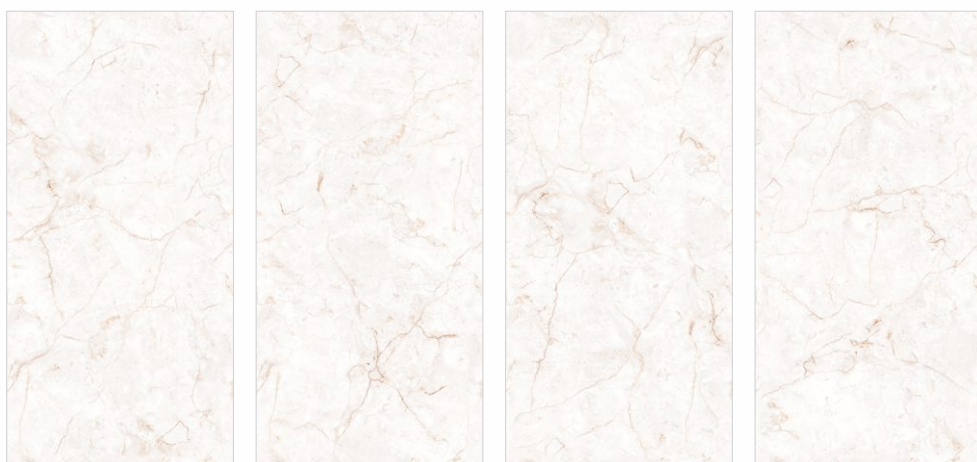

MODERNA GOLD

GLOSSY FINISH
SEAMLESS COLLECTION

80 x 160 cm