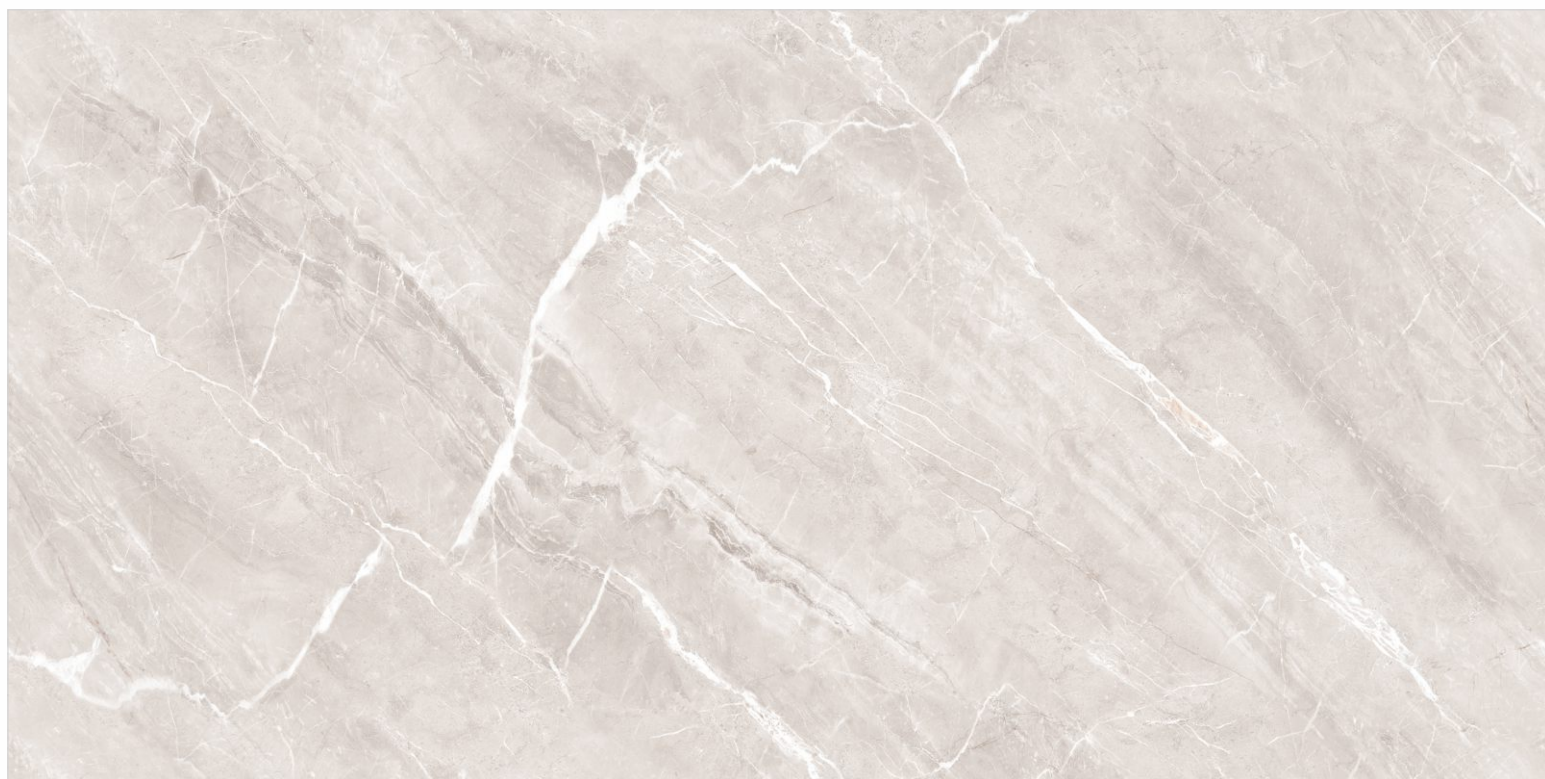

WILSONART ICE

GLOSSY FINISH
SEAMLESS COLLECTION

80 x 160 cm