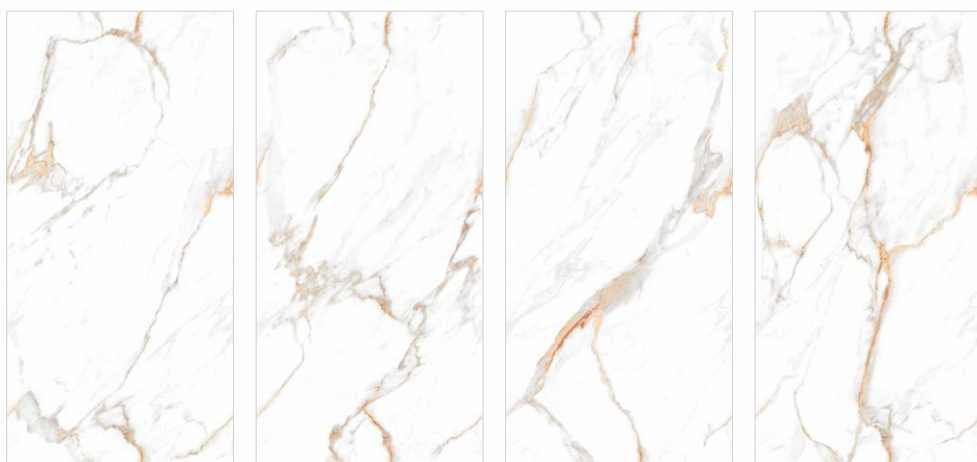

GLOSSY FINISH
SEAMLESS COLLECTION

80 x 160 cm

4 RANDOM
FACE

PASTEL BROWN

GLOSSY FINISH
SEAMLESS COLLECTION

80 x 160 cm

4 RANDOM
FACE

PLATINUM BIANCO