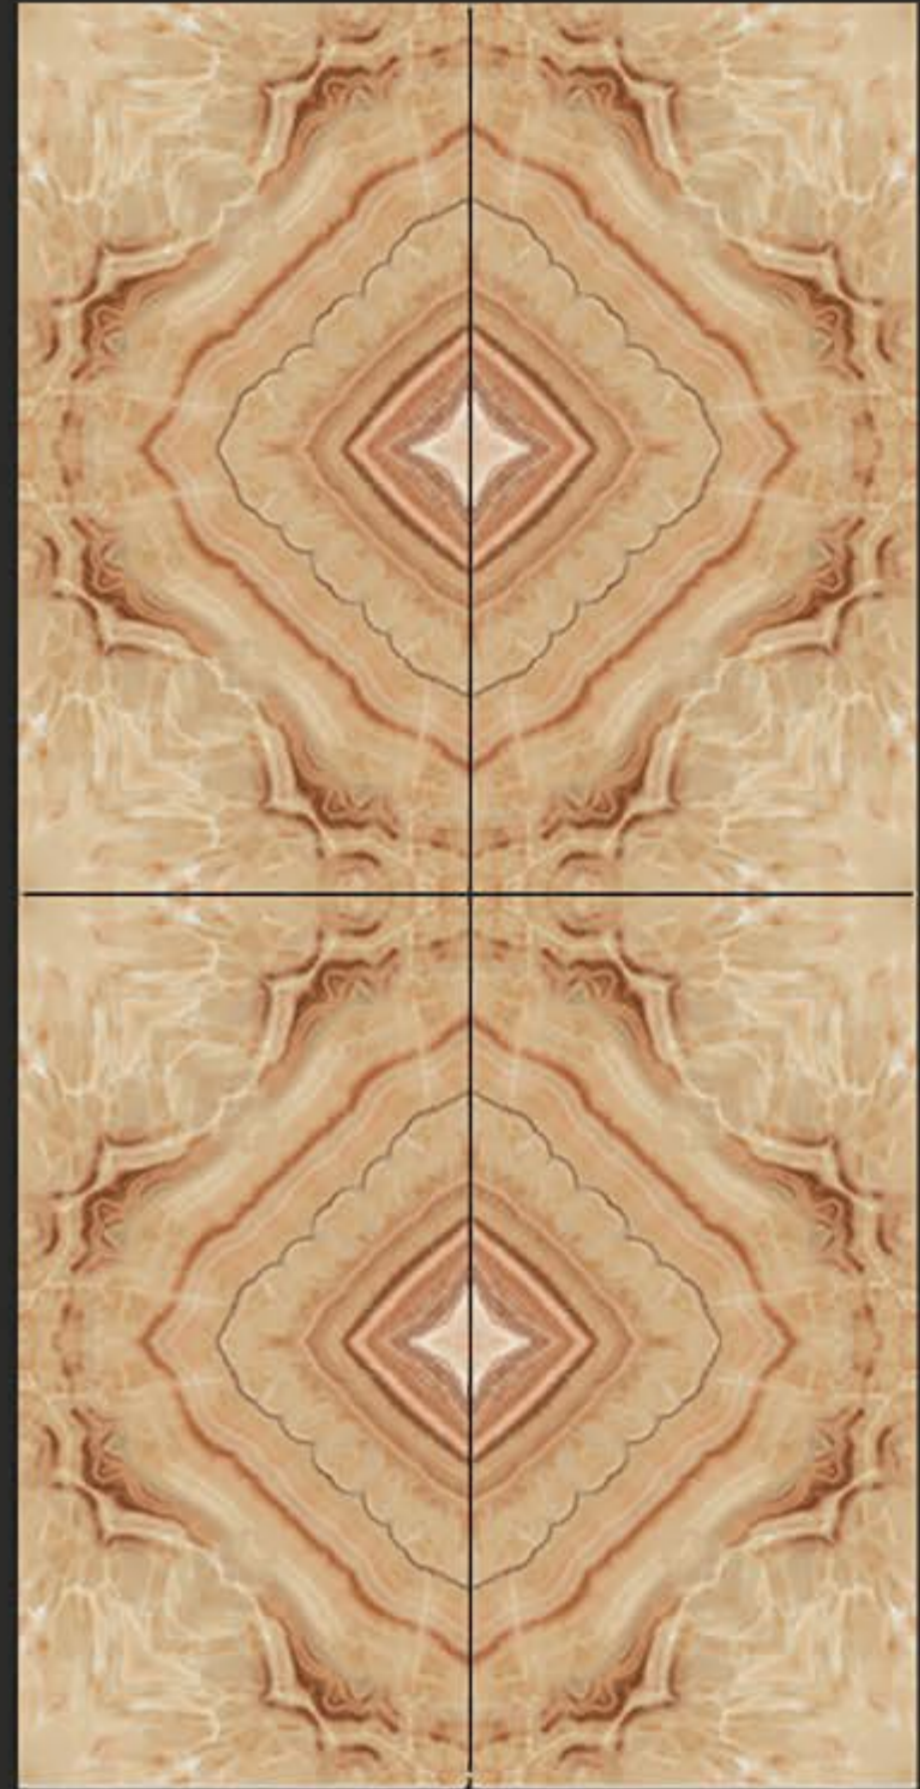

BOOK-MATCH