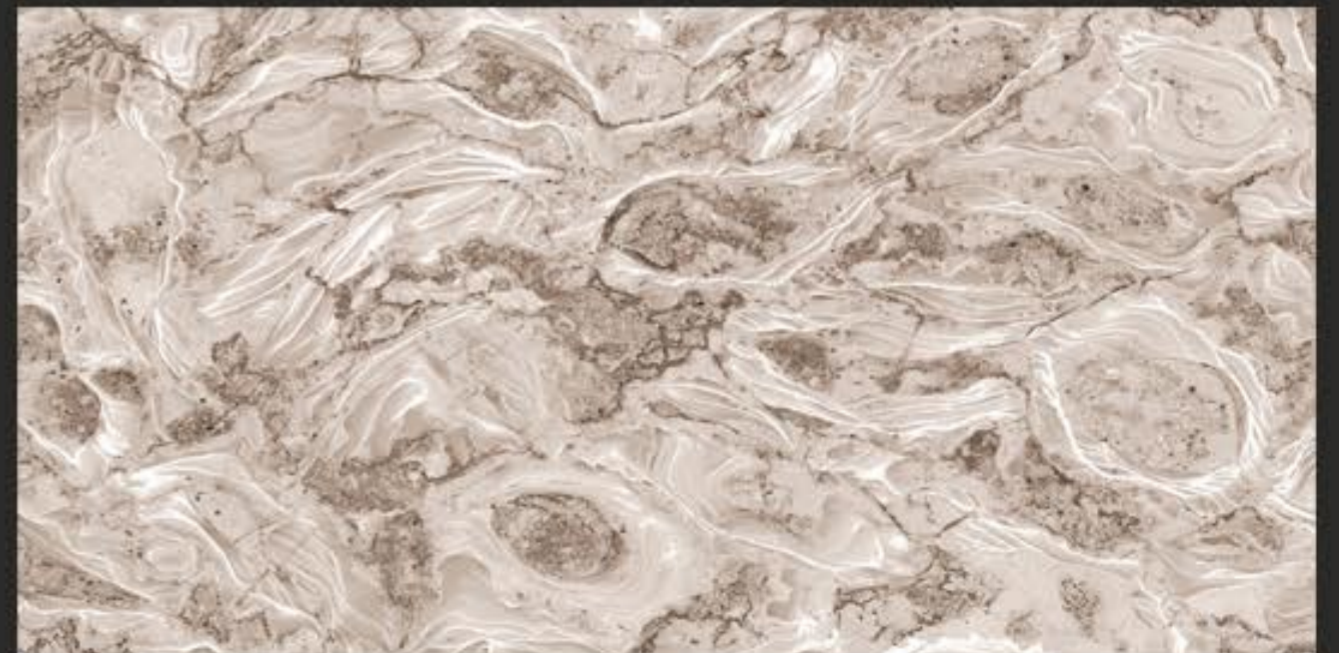

600X1200MM

REGAL GREY
FINISH : GLOSSY POLISHED

PGVT

MARBLE