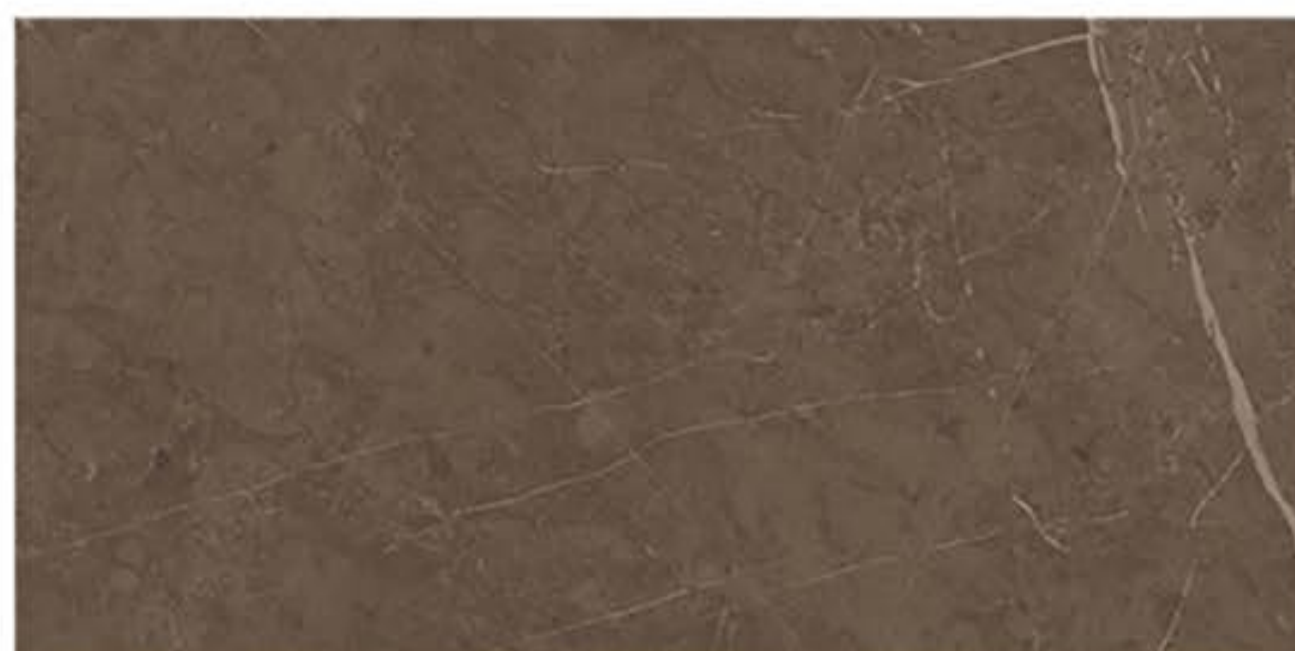

600X1200MM

PIETRA BROWN
FINISH:GLOSSY POLISHED

PGT