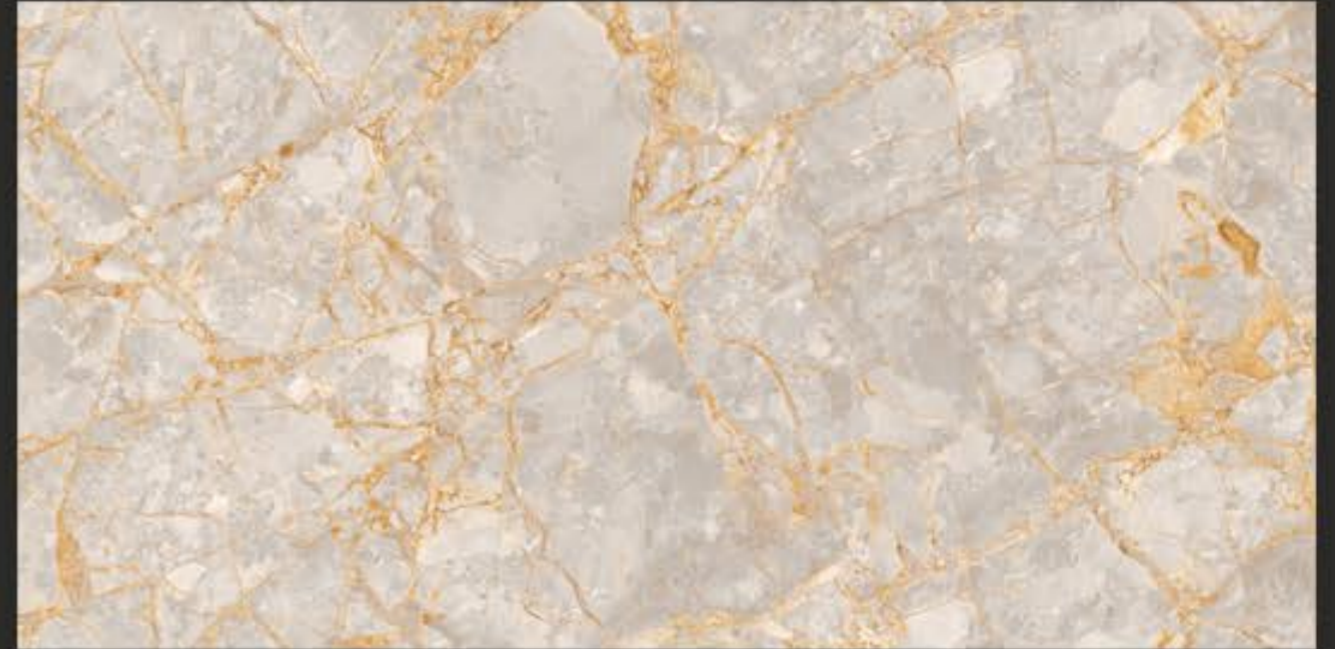

600X1200MM

TURKISH GOLD
FINISH : GLOSSY POLISHED

PGVT