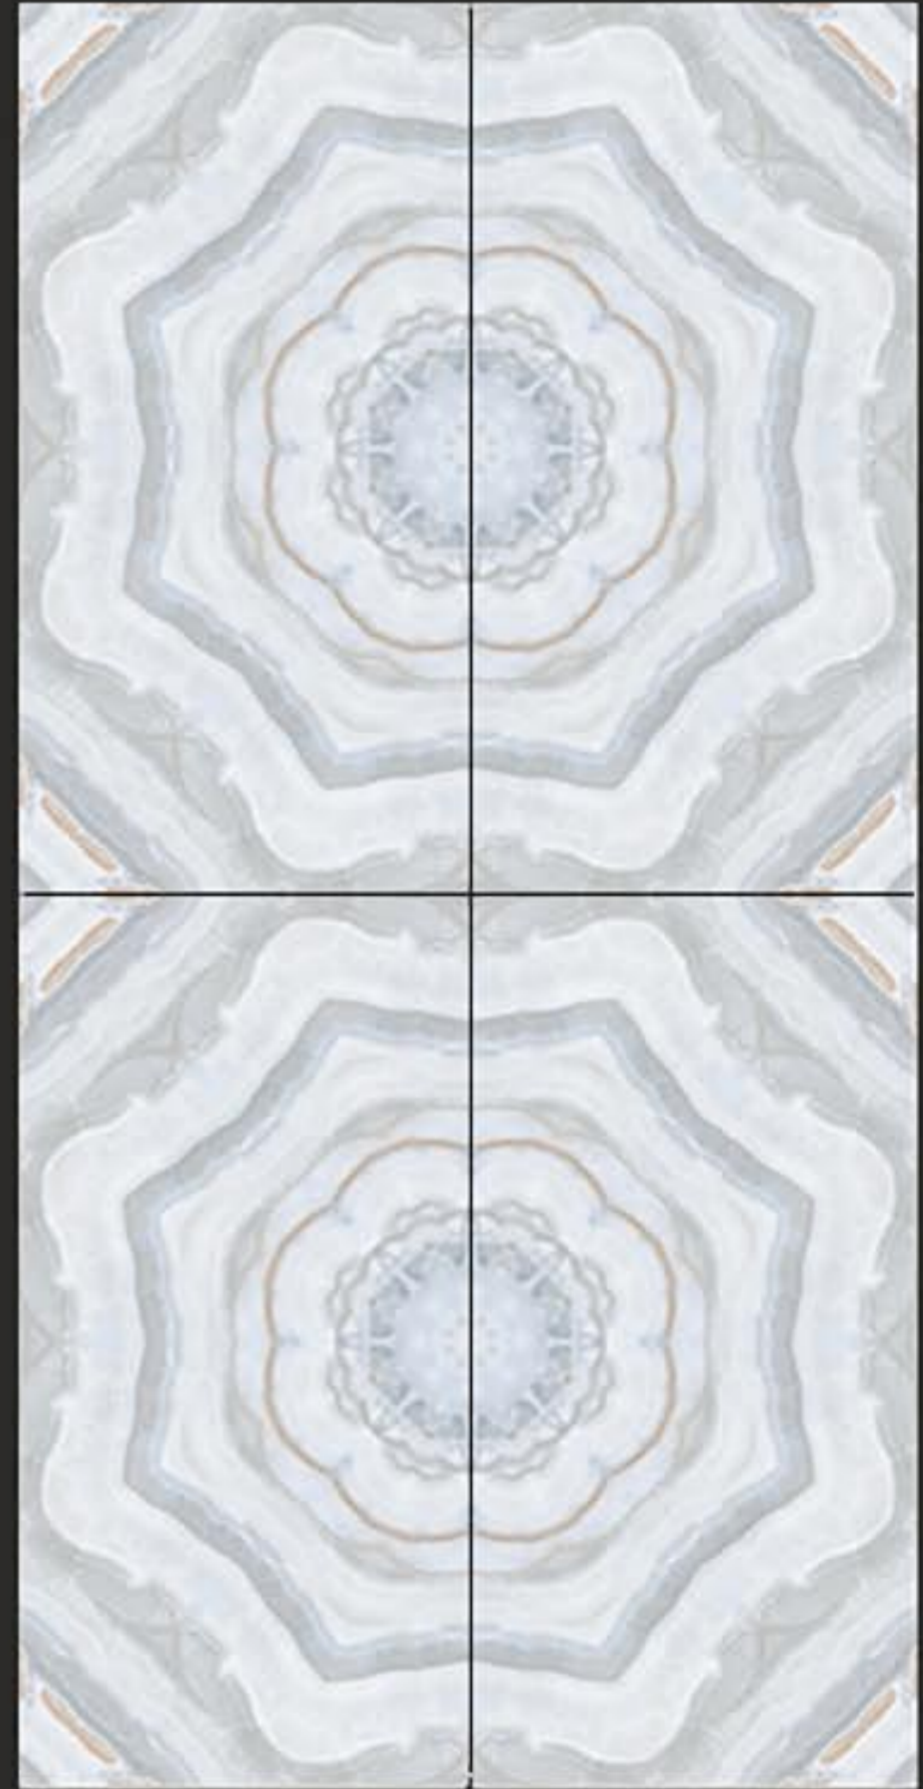

**MEGNETIC AQUA**

FINISH : GLOSSY POLISHED

PGV I

**MARBLE**

600X1200MM

BOOK-MATCH

**NORDIC GREY**  
FINISH : GLOSSY POLISHED

**PGVT**