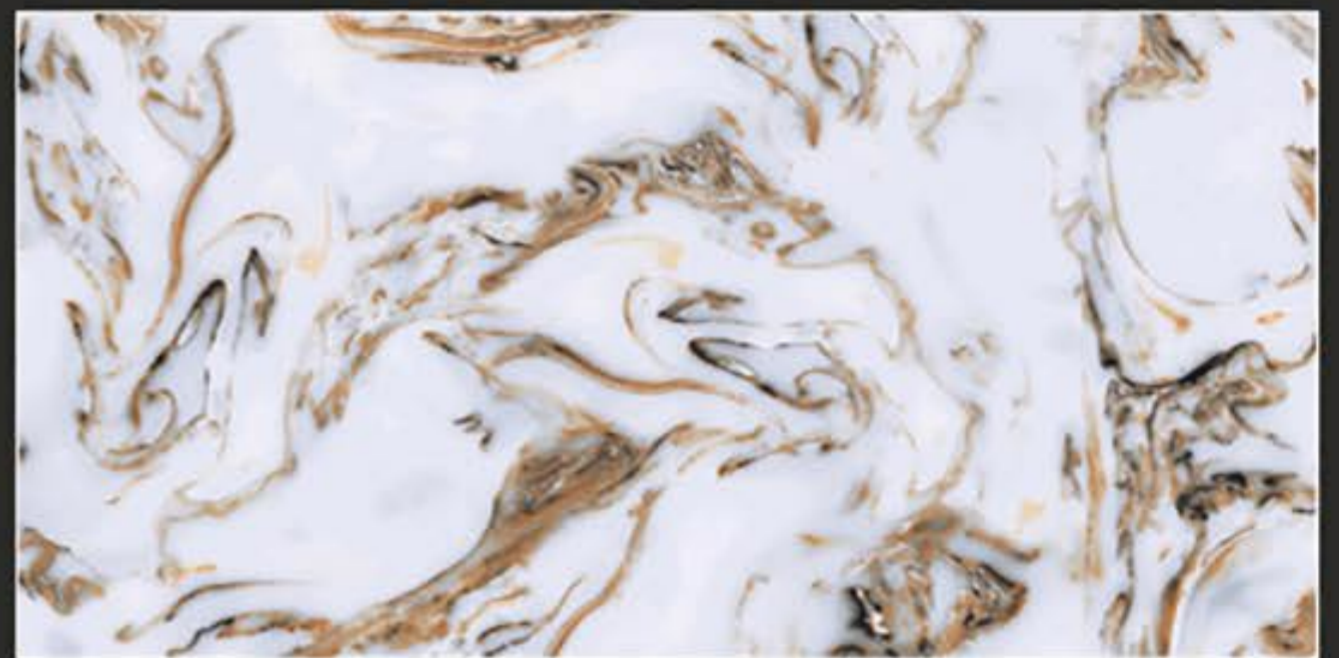

RIVER BEIGE  
FINISH : GLOSSY POLISHED

PGVT

600X1200MM

ROYAL ANTISKY  
FINISH : GLOSSY POLISHED

**PGVT**

600X1200MM

ROYAL AQUA 100  
FINISH : GLOSSY POLISHED

**PGVT**