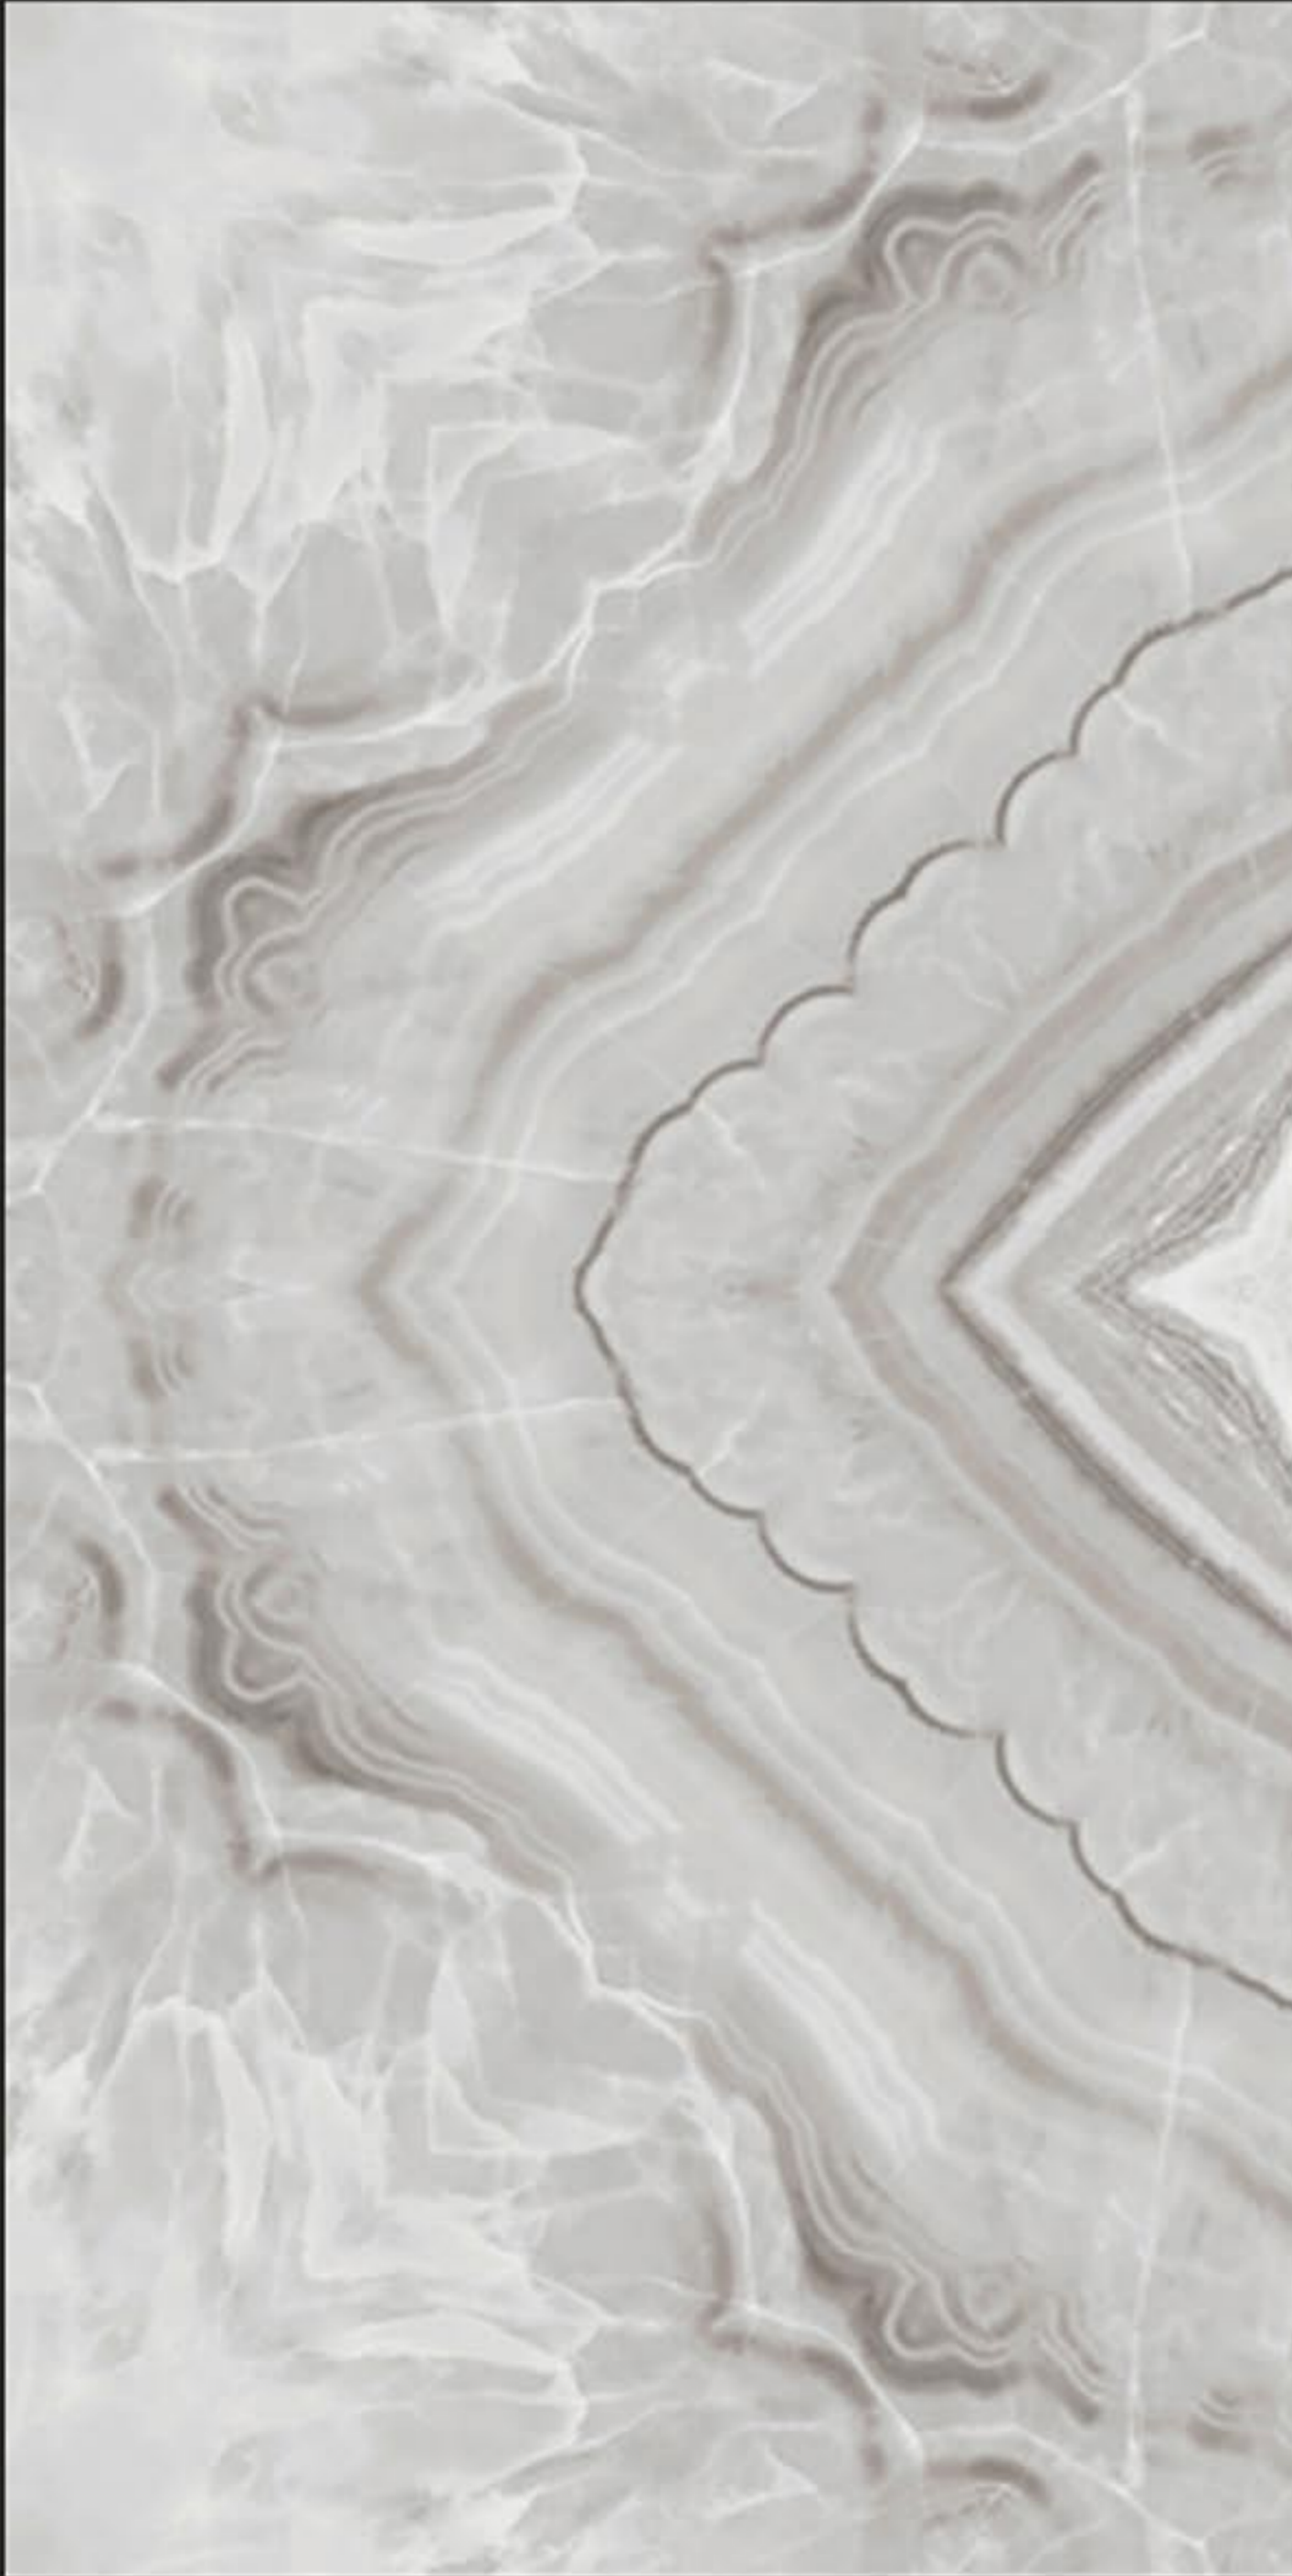

600X1200MM