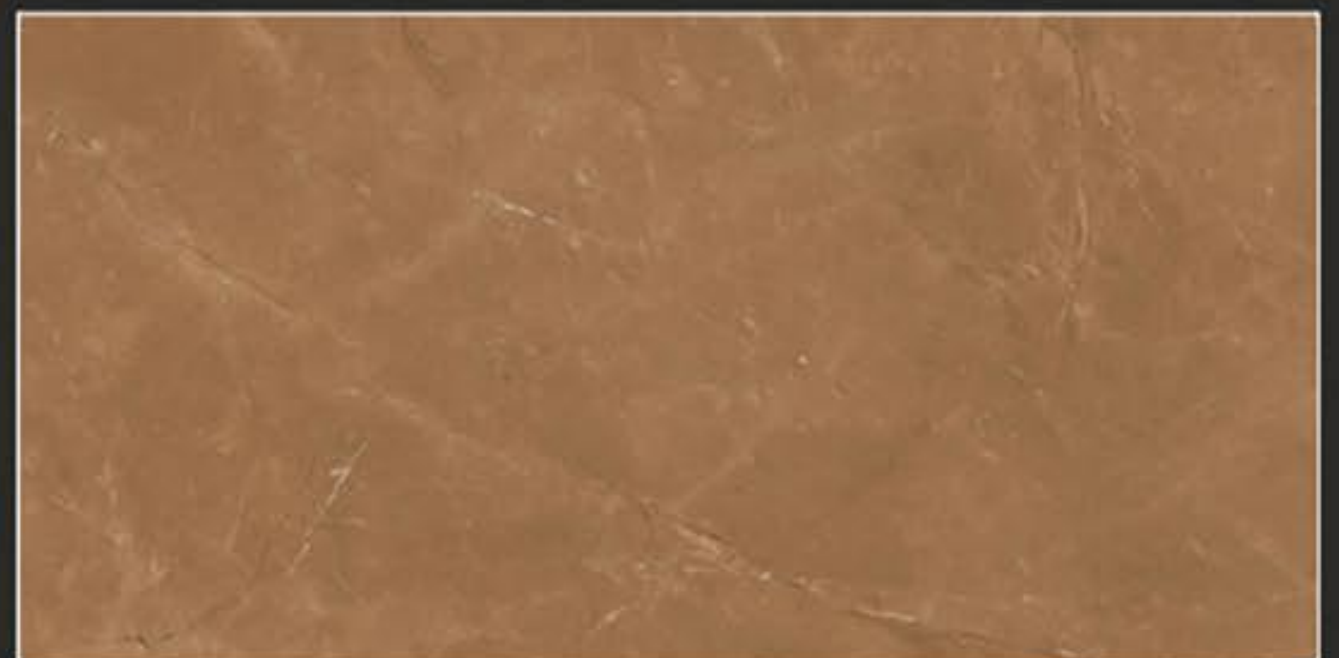

**MARBLE**

600X1200MM

CELIO DARK  
FINISH : GLOSSY POLISHED

**PGT**

600X1200MM

CELIO LIGHT  
FINISH : GLOSSY POLISHED

**PGVT**

600X1200MM