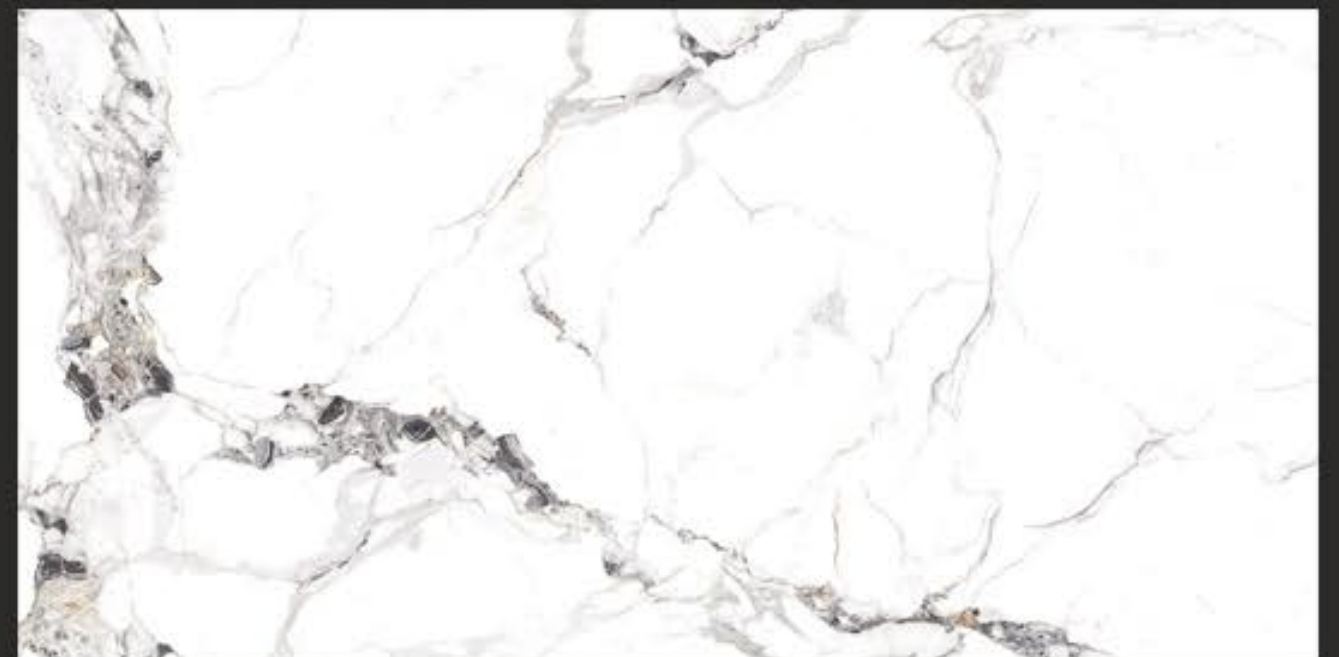

**PGVT**

600X1200MM

CAROLINA CREMA  
FINISH : GLOSSY POLISHED

**PGVT**

600X1200MM

CAROLINA GREY  
FINISH : GLOSSY POLISHED

**PGVT**

600X1200MM