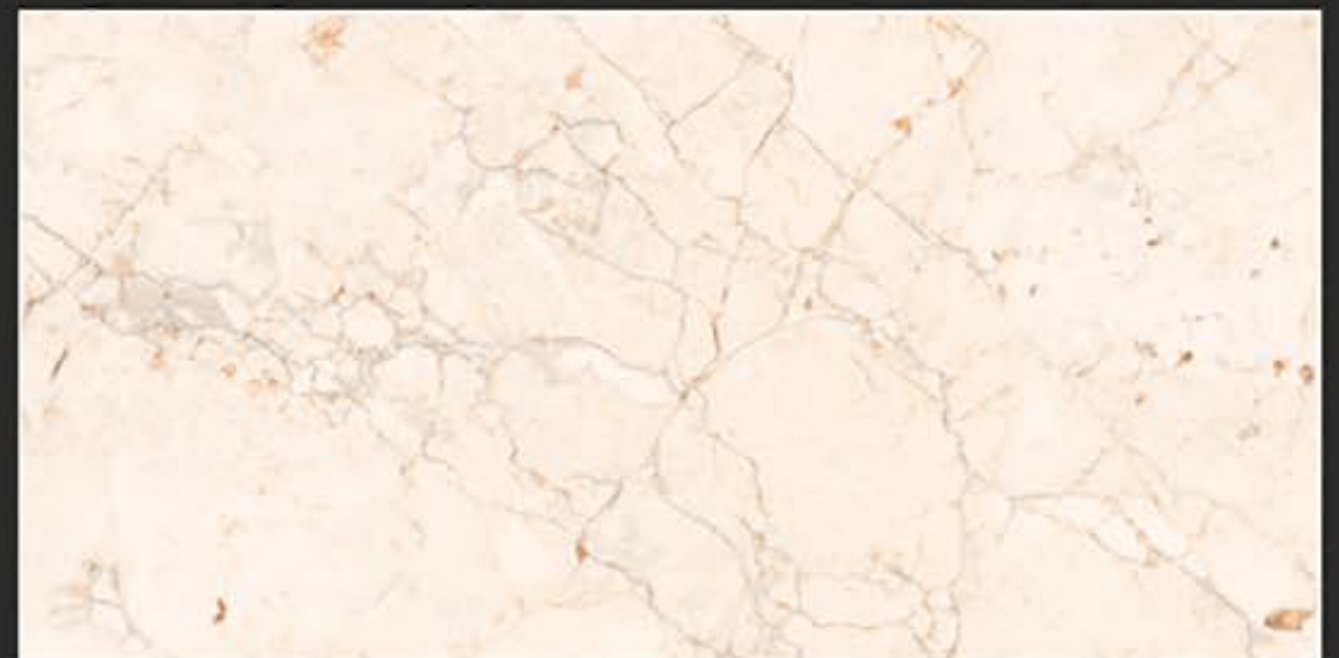

600X1200MM

**COLLBO AQUA ONYX**  
FINISH : GLOSSY POLISHED

**PGVT**

**MARBLE**

600X1200MM

**COSMIC BEIGE**  
FINISH : GLOSSY POLISHED

**PGVT**

600X1200MM