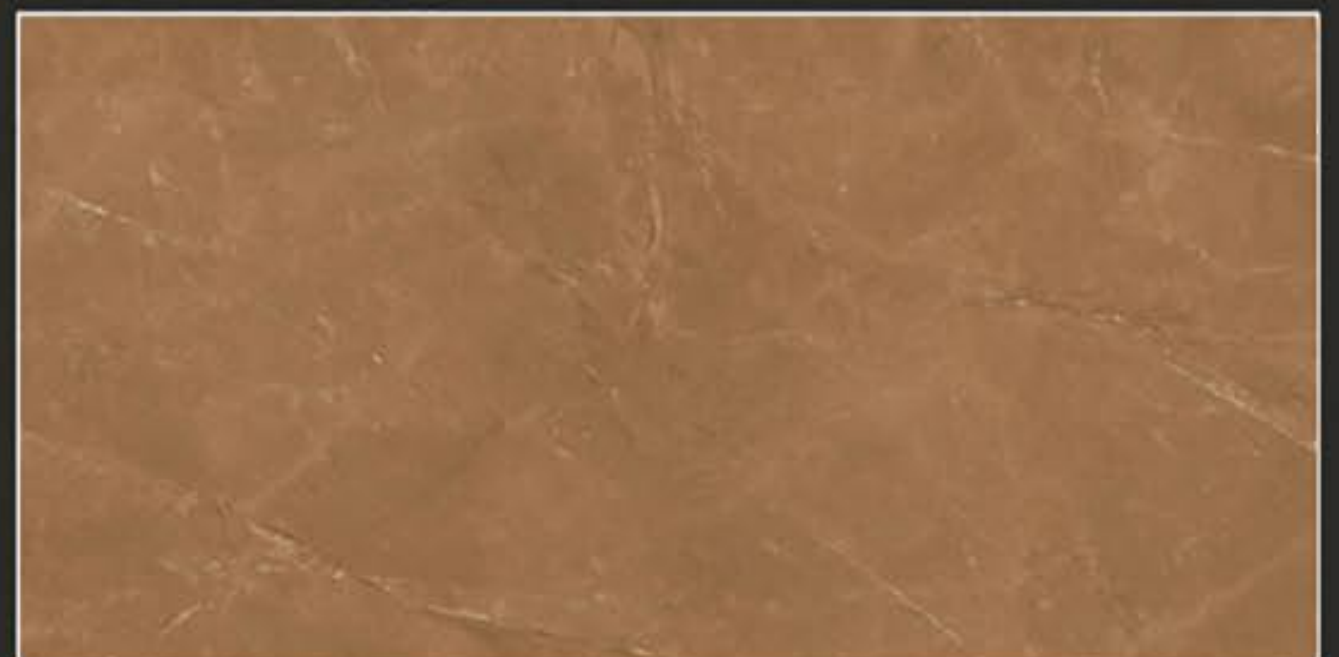

**MARBLE**

600X1200MM

CELIO DARK  
FINISH : GLOSSY POLISHED

**PGT**

600X1200MM

CELIO LIGHT  
FINISH : GLOSSY POLISHED

**PGVT**

600X1200MM