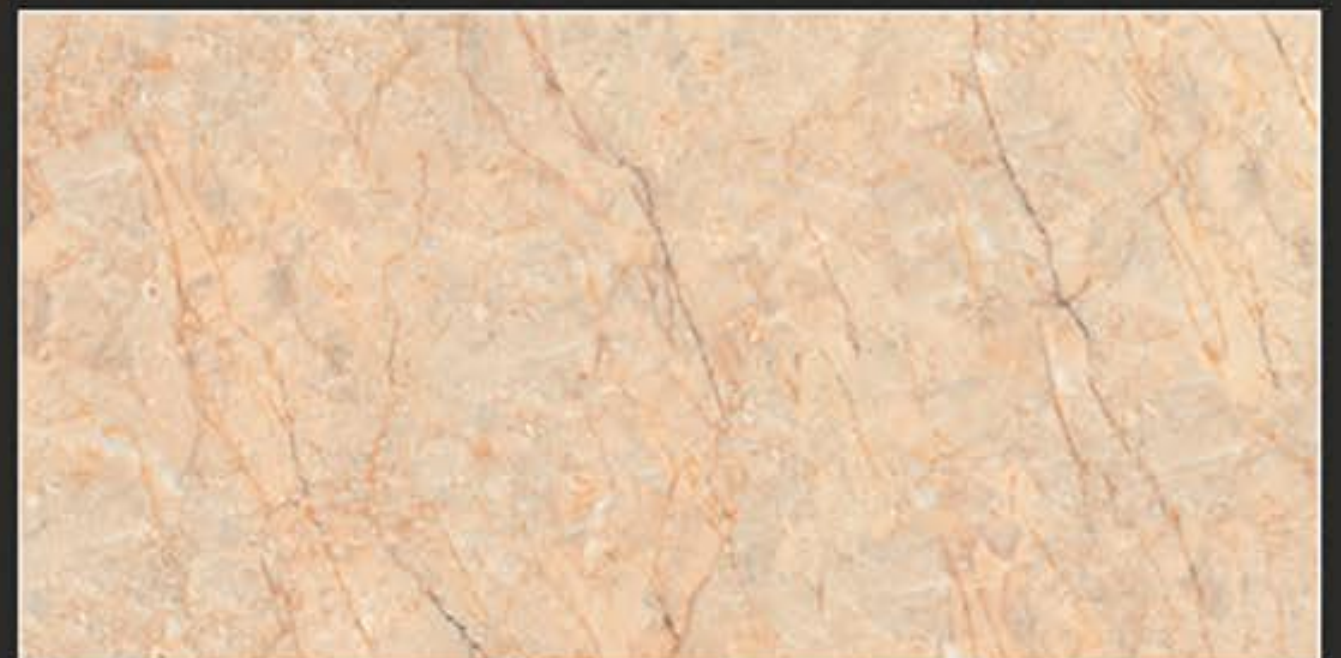

**PGVT**

600X1200MM

ALICANTE LIGHT GREY  
FINISH : GLOSSY POLISHED

**PGVT**

600X1200MM

AMANI GREY PULIDO  
FINISH : GLOSSY POLISHED

**PGVT**

600X1200MM