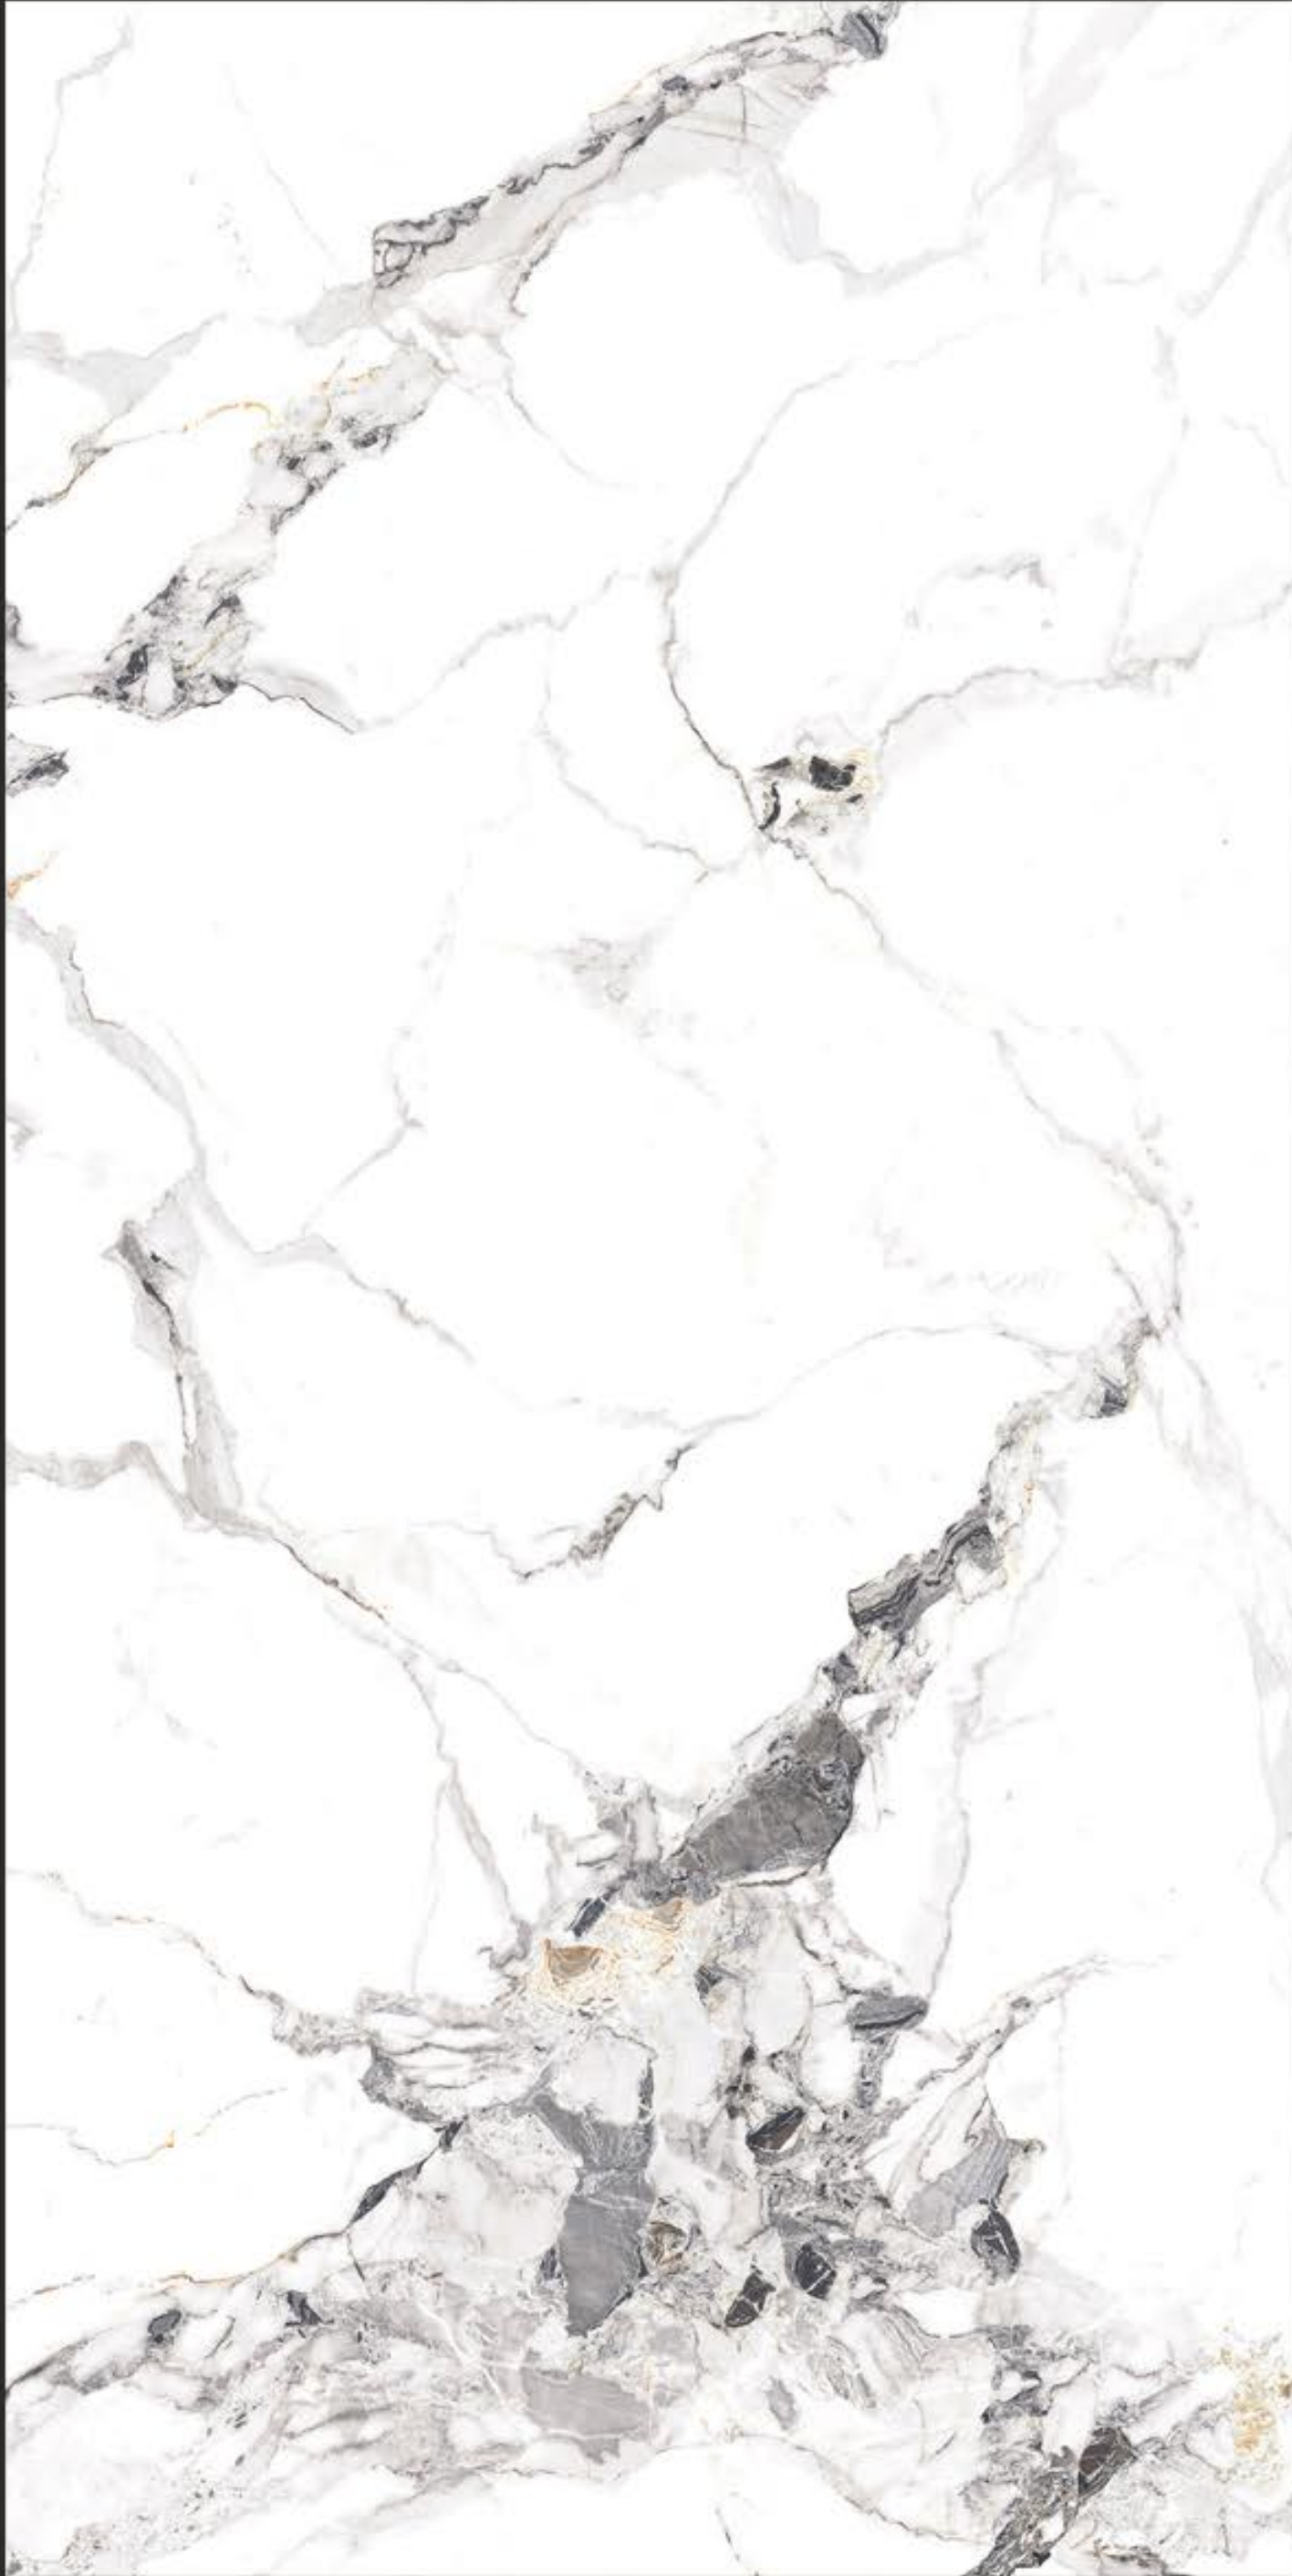

**PGVT**

600X1200MM

CAROLINA CREMA  
FINISH : GLOSSY POLISHED

**PGVT**

600X1200MM

CAROLINA GREY  
FINISH : GLOSSY POLISHED

**PGVT**

600X1200MM